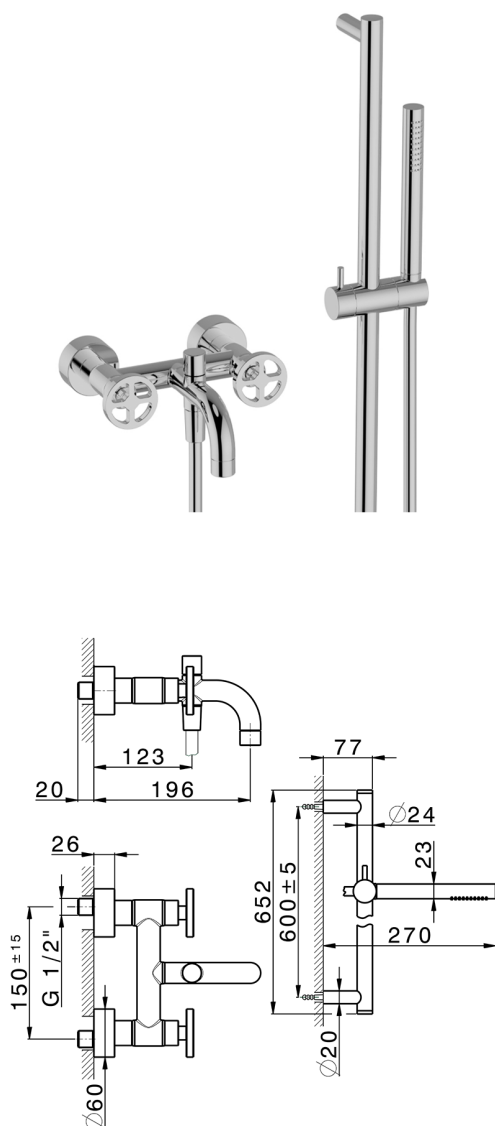

## Bath mixer, with full equipment GRACE\_MN000060

MODEL **MN000060**

Bath mixer, with full equipment, 60 cm Rail with slide bracket, 22,5 mm Brass One Spray handshower, 150 cm SUPREME smooth flexible hose

### AVAILABLE FINISHINGS

-  **21** 21 Chrome
-  **2F** 2F Brushed Nickel
-  **2W** 2W Brushed Gold
-  **5H** 5H Dark Brass Brushed
-  **5L** 5L Brushed Black Titanium
-  **6T** 6T Chrome/Matt Black