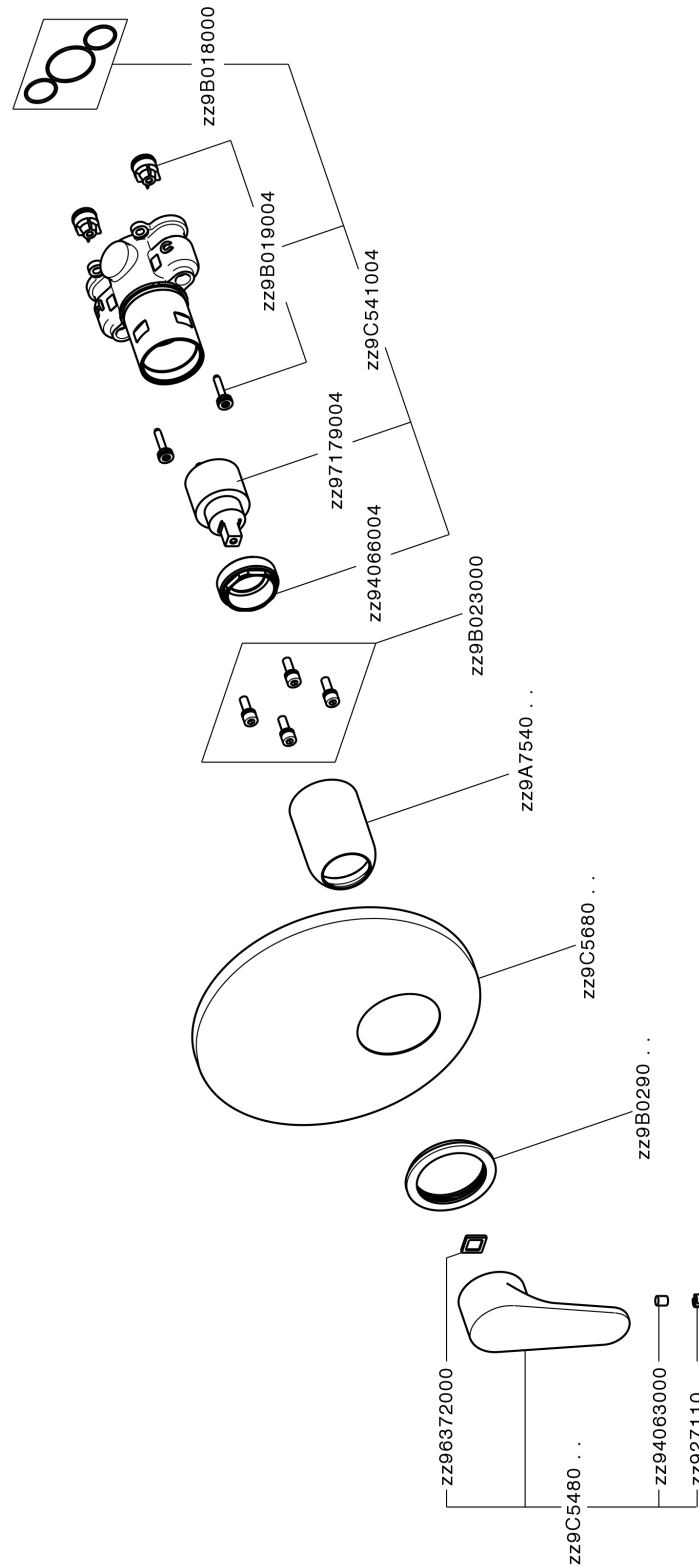

Exposed part for Single Lever One Box Valve ALMA_A30BM010

A30BM010

<https://en.cisal.it/exposed-part-for-single-lever-one-box-valve-agma-a30bm010>

One Box Universal Concealed Part ONE BOX_ZA00B031

ZA00B031

<https://en.cisal.it/one-box-universal-concealed-part-one-box-za00b031>

One Box Universal Concealed Part ONE BOX_ZA00B030

ZA00B030

<https://en.cisal.it/one-box-universal-concealed-part-one-box-za00b030>

2026-04-05