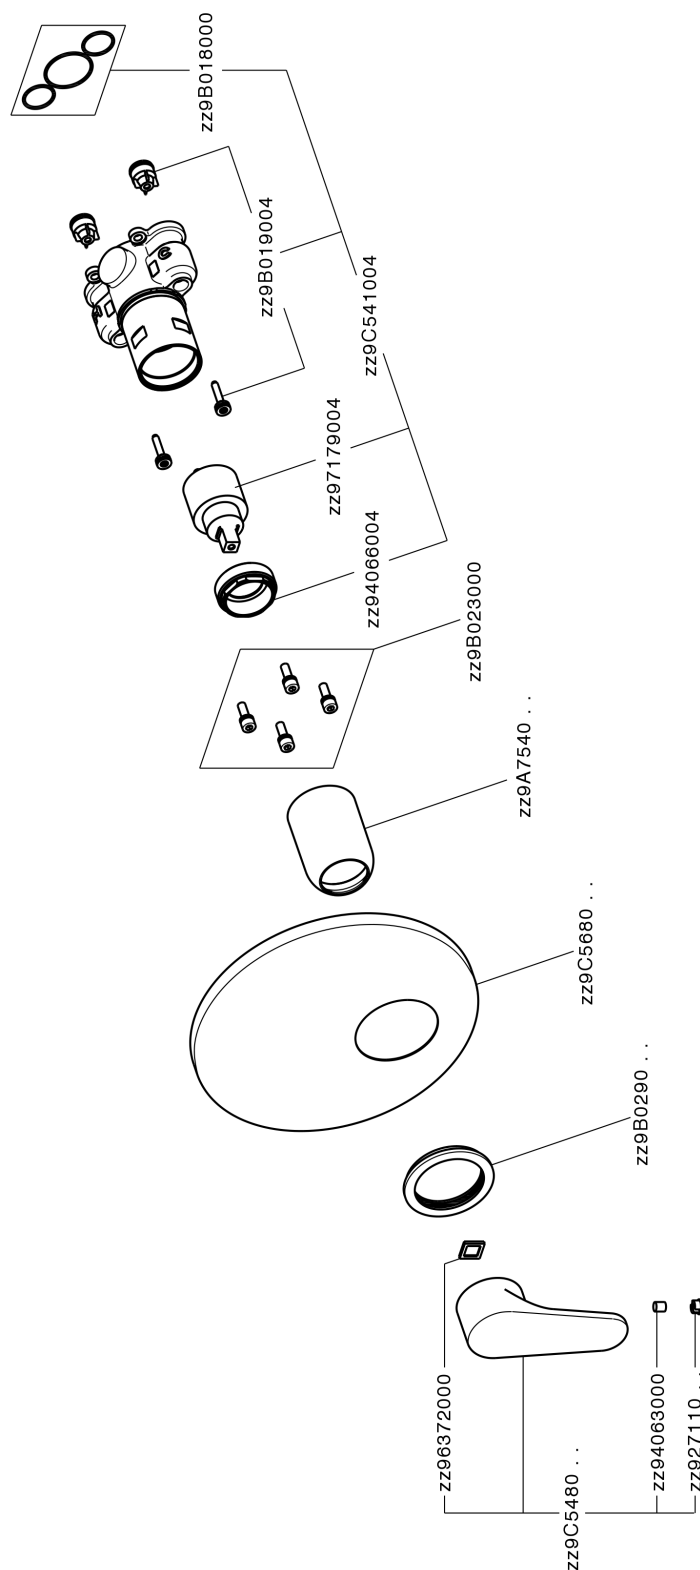

Exposed part for Single Lever One Box Valve ALMA_A30BM010

A30BM010

<https://en.cisal.it/exposed-part-for-single-lever-one-box-valve-agma-a30bm010>

One Box Universal Concealed Part ONE BOX_ZA00B031

ZA00B031

<https://en.cisal.it/one-box-universal-concealed-part-one-box-za00b031>

One Box Universal Concealed Part ONE BOX_ZA00B030

ZA00B030

<https://en.cisal.it/one-box-universal-concealed-part-one-box-za00b030>

2026-06-14