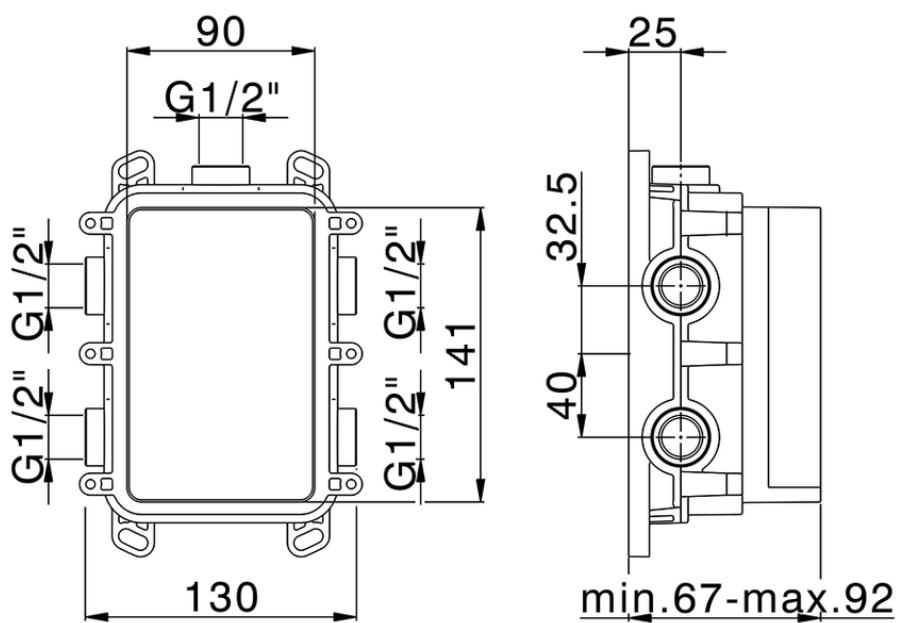

Exposed part for Single Lever One Box Valve ALMA_A30BM010

A30BM010

<https://en.cisal.it/exposed-part-for-single-lever-one-box-valve-agma-a30bm010>

ZA00B031

<https://en.cisal.it/one-box-universal-concealed-part-one-box-za00b031>