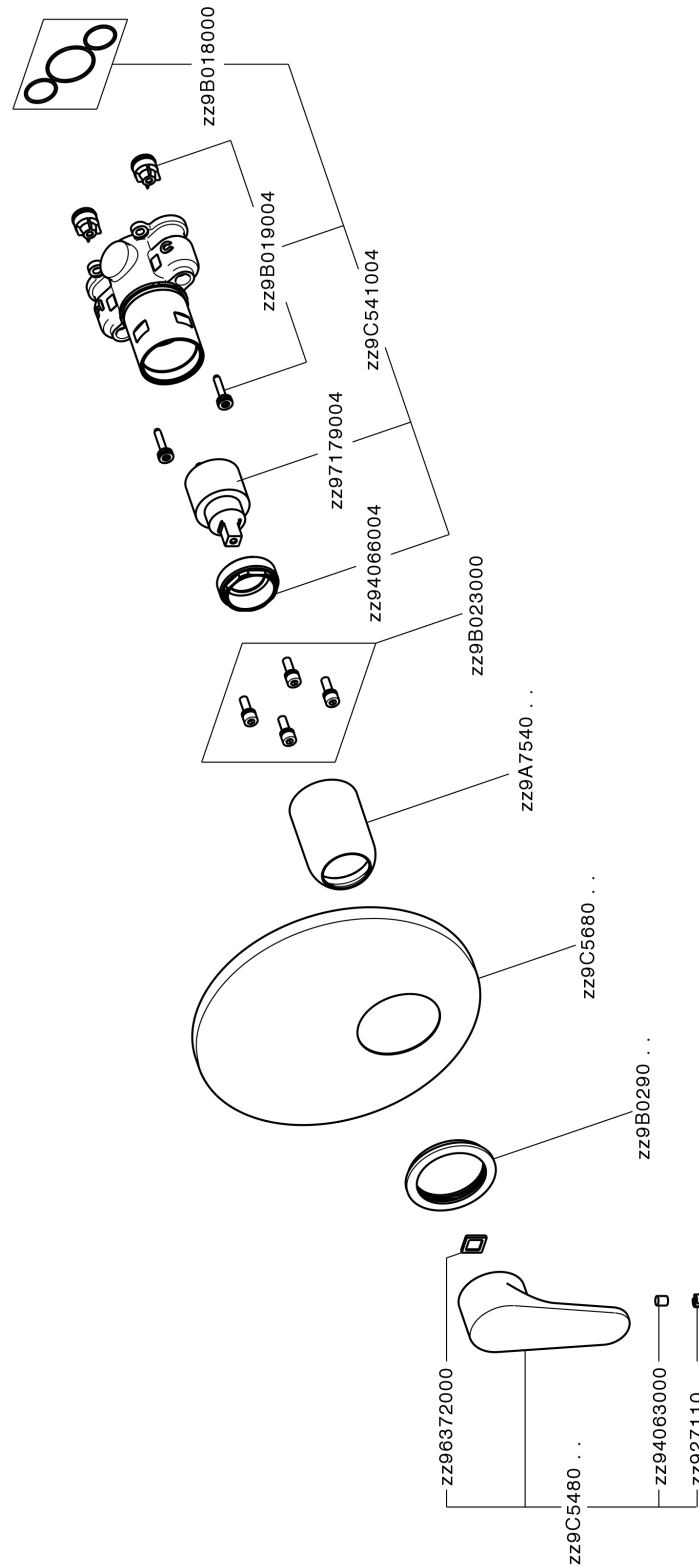

Exposed part for Single Lever One Box Valve ALMA_A30BM010

A30BM010

<https://en.cisal.it/exposed-part-for-single-lever-one-box-valve-agma-a30bm010>

One Box Universal Concealed Part ONE BOX_ZA00B031

ZA00B031

<https://en.cisal.it/one-box-universal-concealed-part-one-box-za00b031>

One Box Universal Concealed Part ONE BOX_ZA00B030

ZA00B030

<https://en.cisal.it/one-box-universal-concealed-part-one-box-za00b030>

2026-04-30