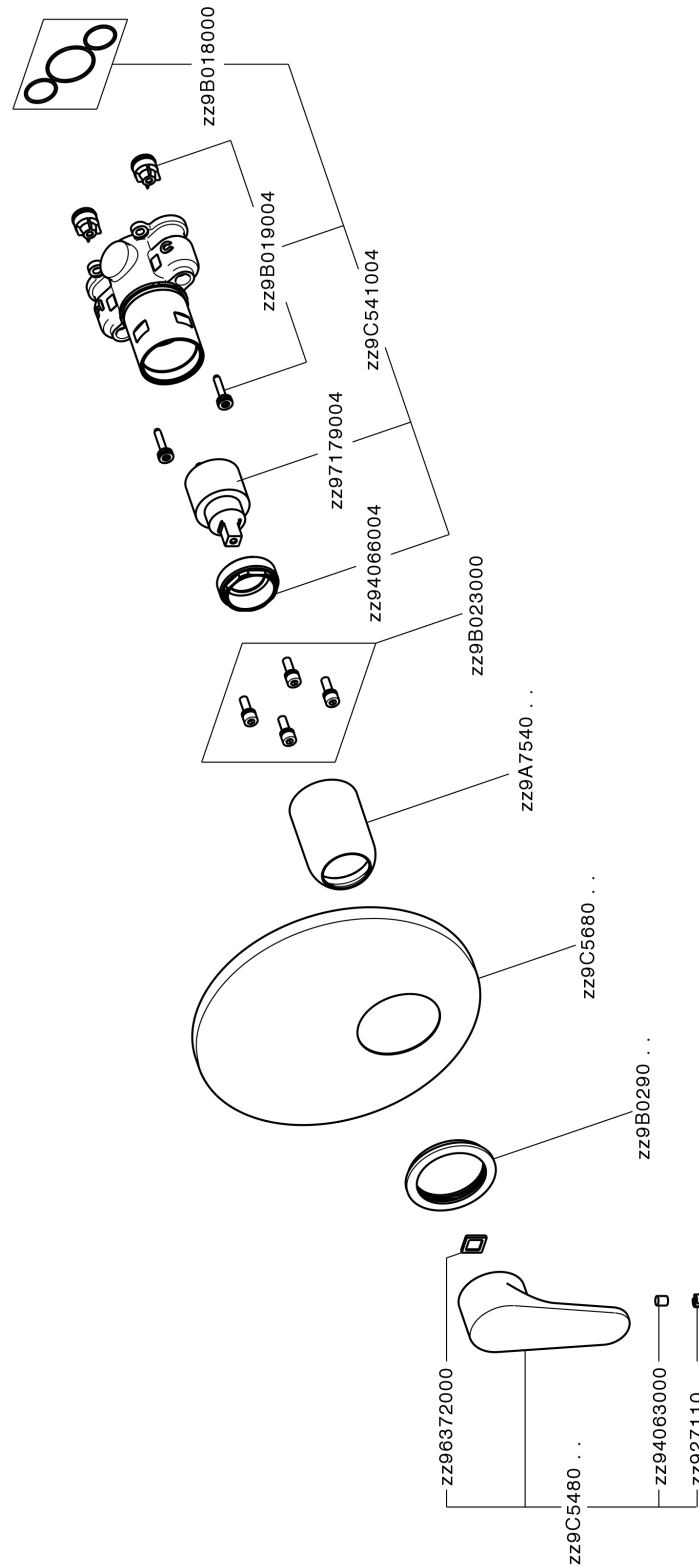

Exposed part for Single Lever One Box Valve ALMA_A30BM010

A30BM010

<https://en.cisal.it/exposed-part-for-single-lever-one-box-valve-agma-a30bm010>

One Box Universal Concealed Part ONE BOX_ZA00B031

ZA00B031

<https://en.cisal.it/one-box-universal-concealed-part-one-box-za00b031>

One Box Universal Concealed Part ONE BOX_ZA00B030

ZA00B030

<https://en.cisal.it/one-box-universal-concealed-part-one-box-za00b030>

2026-06-13