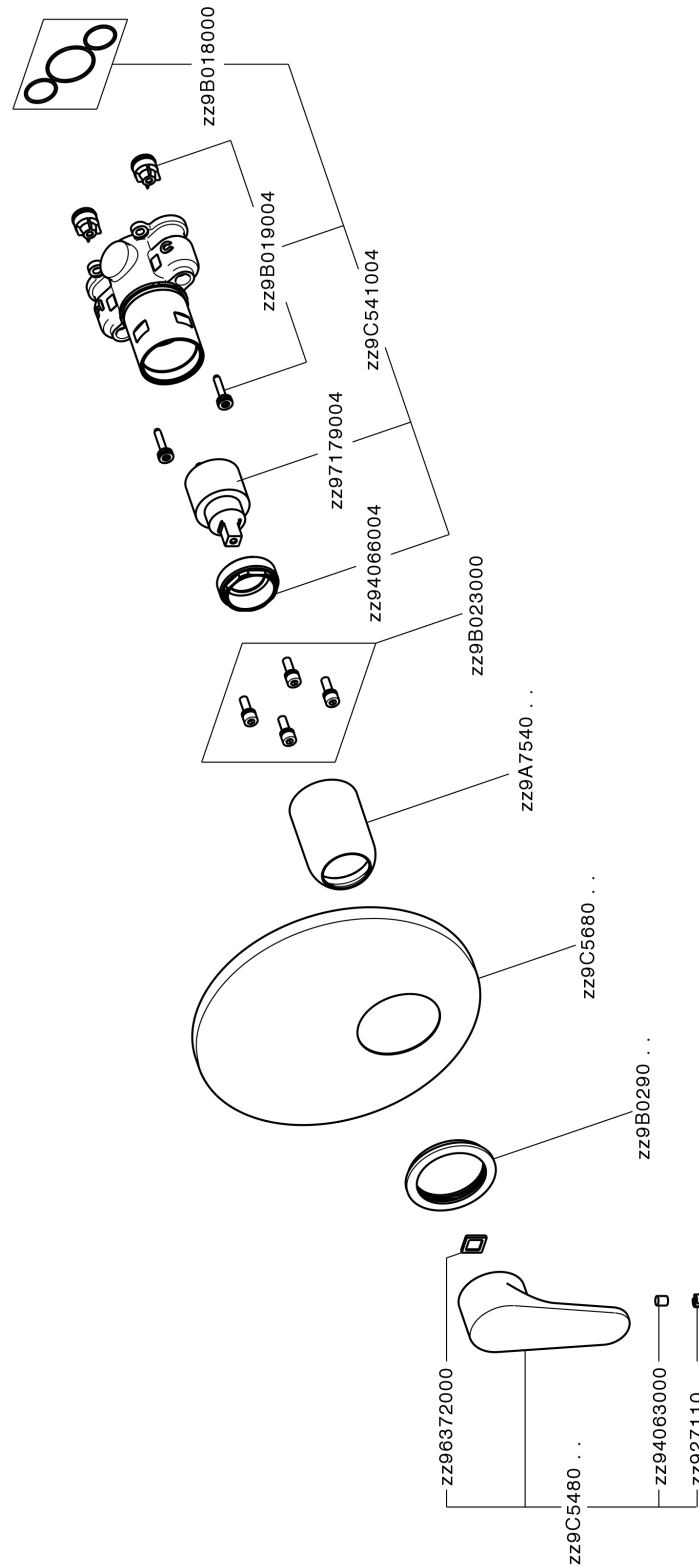

Exposed part for Single Lever One Box Valve ALMA_A30BM010

A30BM010

<https://en.cisal.it/exposed-part-for-single-lever-one-box-valve-agma-a30bm010>

One Box Universal Concealed Part ONE BOX_ZA00B031

ZA00B031

<https://en.cisal.it/one-box-universal-concealed-part-one-box-za00b031>

One Box Universal Concealed Part ONE BOX_ZA00B030

ZA00B030

<https://en.cisal.it/one-box-universal-concealed-part-one-box-za00b030>

2026-04-29