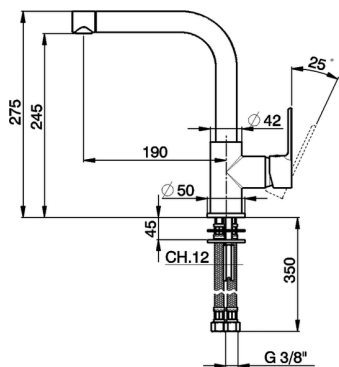

## Single lever sink mixer Energysave KITCHEN\_C2003535

MODEL **C2003535**

Single lever sink mixer Energysave, swivel spout, G.3/8" stainless steel flexible hoses

AVAILABLE FINISHINGS

CHARACTERISTICS

Cartridge Spare Parts **ZZ95409000**

**35 mm Cartridge**

### EcoStop

EcoStop feature limits water flow to approximately 50% of maximum output with one point of resistance on setting. Push slightly past the middle stop only when full water output is required. This will save water up to 50%.