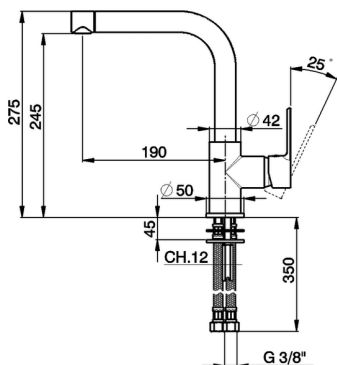

## Single lever sink mixer Energysave KITCHEN\_C2003535

MODEL **C2003535**

Single lever sink mixer Energysave, swivel spout, G.3/8" stainless steel flexible hoses

AVAILABLE FINISHINGS

CHARACTERISTICS

Cartridge Spare Parts **ZZ95409000**

**35 mm Cartridge**

### EcoStop

EcoStop feature limits water flow to approximately 50% of maximum output with one point of resistance on setting. Push slightly past the middle stop only when full water output is required. This will save water up to 50%.