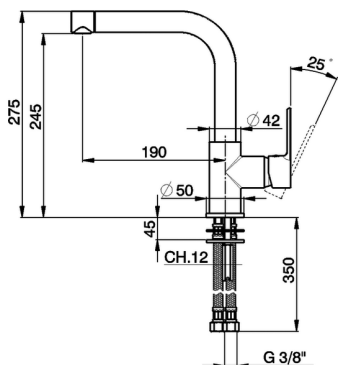

Single lever sink mixer Energysave KITCHEN_C2003535

MODEL **C2003535**

Single lever sink mixer Energysave, swivel spout, G.3/8" stainless steel flexible hoses

AVAILABLE FINISHINGS

CHARACTERISTICS

Cartridge Spare Parts **ZZ95409000**

35 mm Cartridge

EcoStop

EcoStop feature limits water flow to approximately 50% of maximum output with one point of resistance on setting. Push slightly past the middle stop only when full water output is required. This will save water up to 50%.

EnergySave

Thanks to the EnergySave device, only cold water will be drawn if the lever is operated in the central position, so that the water heater will not be engaged and no hot water wasted, leading to considerable savings in energy and costs. The temperature can be adjusted by rotating the lever to the left, until the desired temperature is reached.