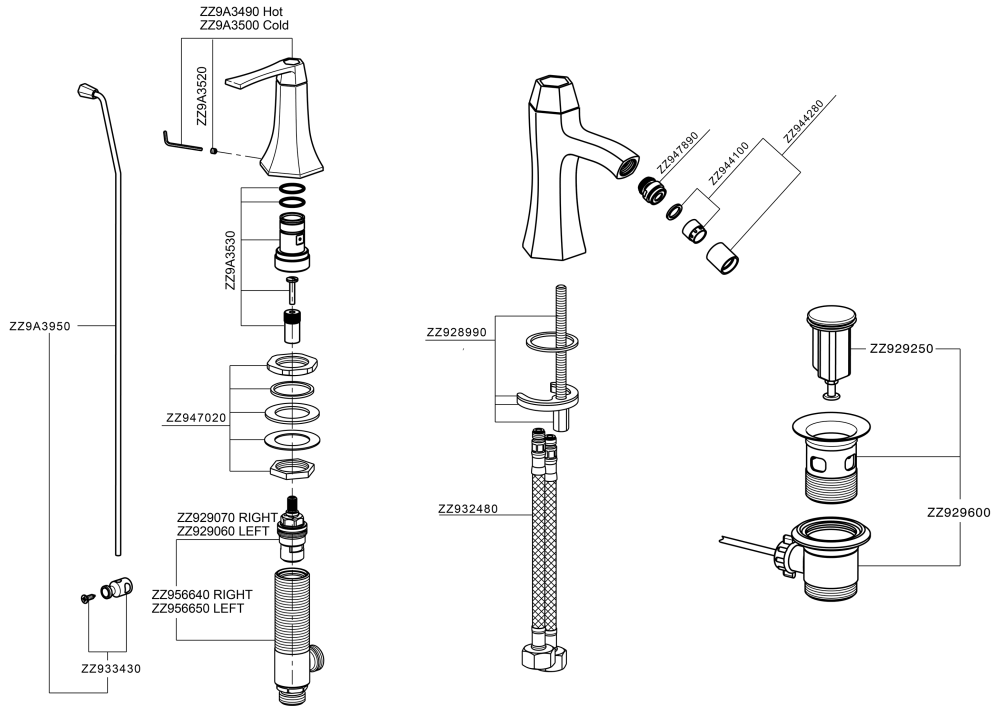

Bidet 3-holes mixer CHERIE_CF001220

CF001220

<https://en.cisal.it/bidet-3-holes-mixer-cherie-cf001220>

2025-12-07