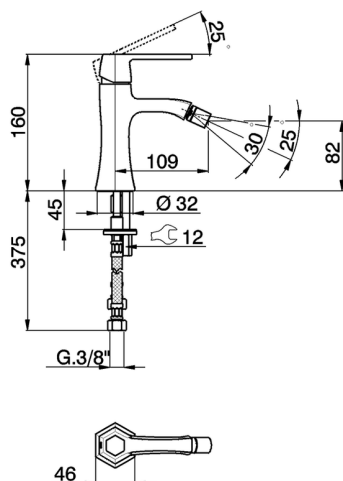

Single lever bidet mixer **CH000564**

MODEL **CH000564**

Single lever bidet mixer, without pop-up waste, G.3/8" stainless steel flexible hoses

AVAILABLE FINISHINGS

- 
6T 6T Chrome/Matt Black
- 
7C 7C Gold/Matt Black
- 
7D 7D Polished Nickel/Matt Black
- 
7E 7E Rose Gold/Matt Black

CHARACTERISTICS

Cartridge Spare Parts **ZZ94240000**

25 mm Cartridge

Single lever bidet mixer CHERIE_CH000564

CH000564

<https://en.cisal.it/single-lever-bidet-mixer-cherie-ch000564>

2026-04-25