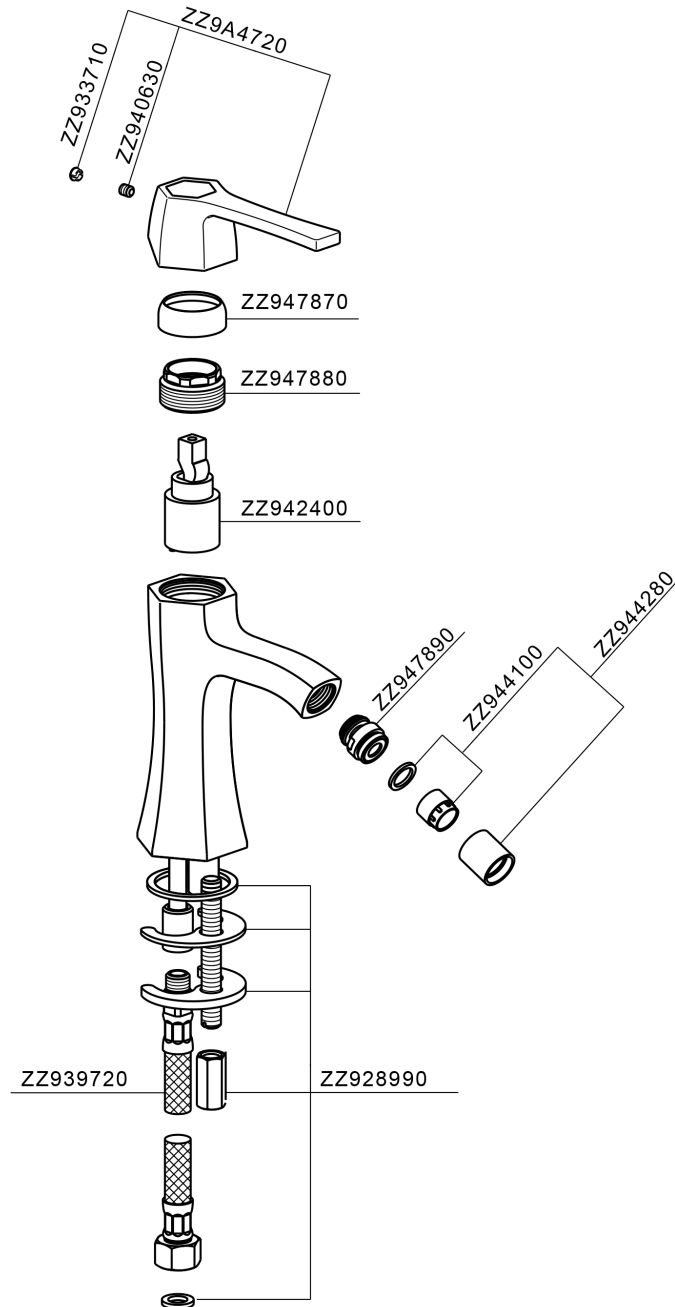

Single lever bidet mixer **CH000564**

MODEL **CH000564**

Single lever bidet mixer, without pop-up waste, G.3/8" stainless steel flexible hoses

AVAILABLE FINISHINGS

- 
6T 6T Chrome/Matt Black
- 
7C 7C Gold/Matt Black
- 
7D 7D Polished Nickel/Matt Black
- 
7E 7E Rose Gold/Matt Black

CHARACTERISTICS

Cartridge Spare Parts **ZZ94240000**

25 mm Cartridge

Single lever bidet mixer CHERIE_CH000564

CH000564

<https://en.cisal.it/single-lever-bidet-mixer-cherie-ch000564>

2026-06-05