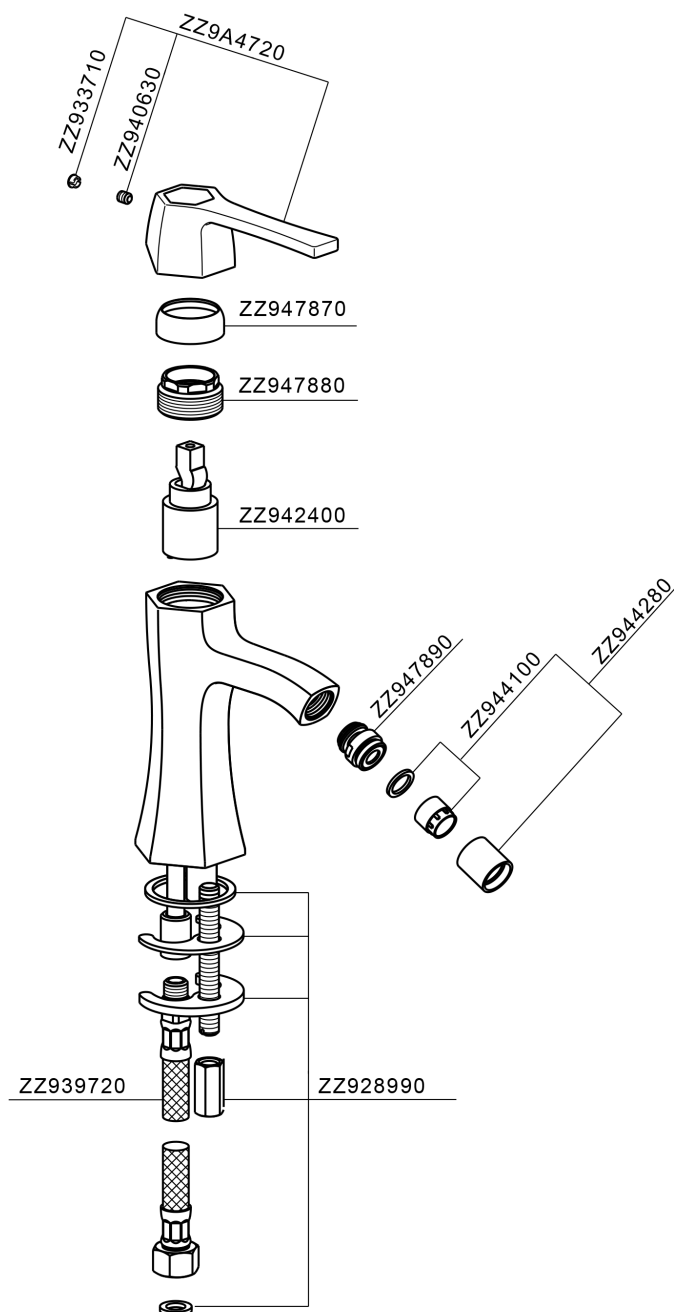

Single lever bidet mixer **CH000564**

MODEL **CH000564**

Single lever bidet mixer, without pop-up waste, G.3/8" stainless steel flexible hoses

AVAILABLE FINISHINGS

- 
6T 6T Chrome/Matt Black
- 
7C 7C Gold/Matt Black
- 
7D 7D Polished Nickel/Matt Black
- 
7E 7E Rose Gold/Matt Black

CHARACTERISTICS

Cartridge Spare Parts **ZZ94240000**

25 mm Cartridge

Single lever bidet mixer CHERIE_CH000564

CH000564

<https://en.cisal.it/single-lever-bidet-mixer-cherie-ch000564>

2026-04-25