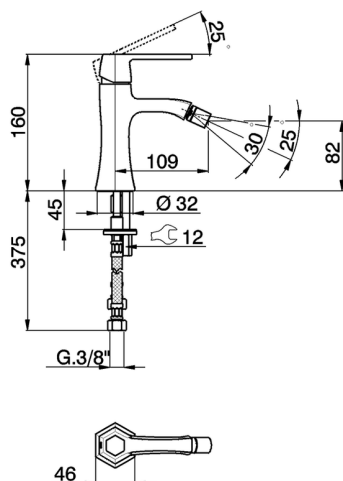

Single lever bidet mixer **CH000564**

MODEL **CH000564**

Single lever bidet mixer, without pop-up waste, G.3/8" stainless steel flexible hoses

AVAILABLE FINISHINGS

- 
6T 6T Chrome/Matt Black
- 
7C 7C Gold/Matt Black
- 
7D 7D Polished Nickel/Matt Black
- 
7E 7E Rose Gold/Matt Black

CHARACTERISTICS

Cartridge Spare Parts **ZZ94240000**

25 mm Cartridge

Single lever bidet mixer CHERIE_CH000564

CH000564

<https://en.cisal.it/single-lever-bidet-mixer-cherie-ch000564>

2026-06-05