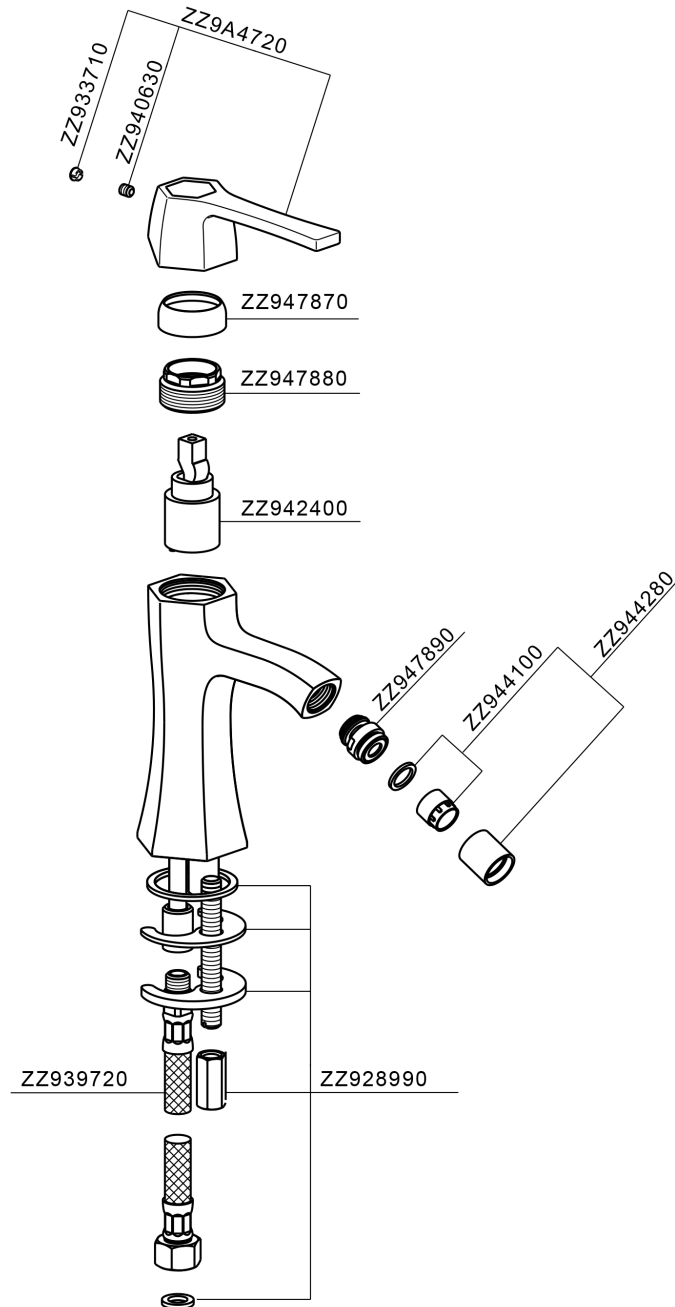

## Single lever bidet mixer CHERIE\_CH000564

CH000564

<https://en.cisal.it/single-lever-bidet-mixer-cherie-ch000564>

2026-04-25