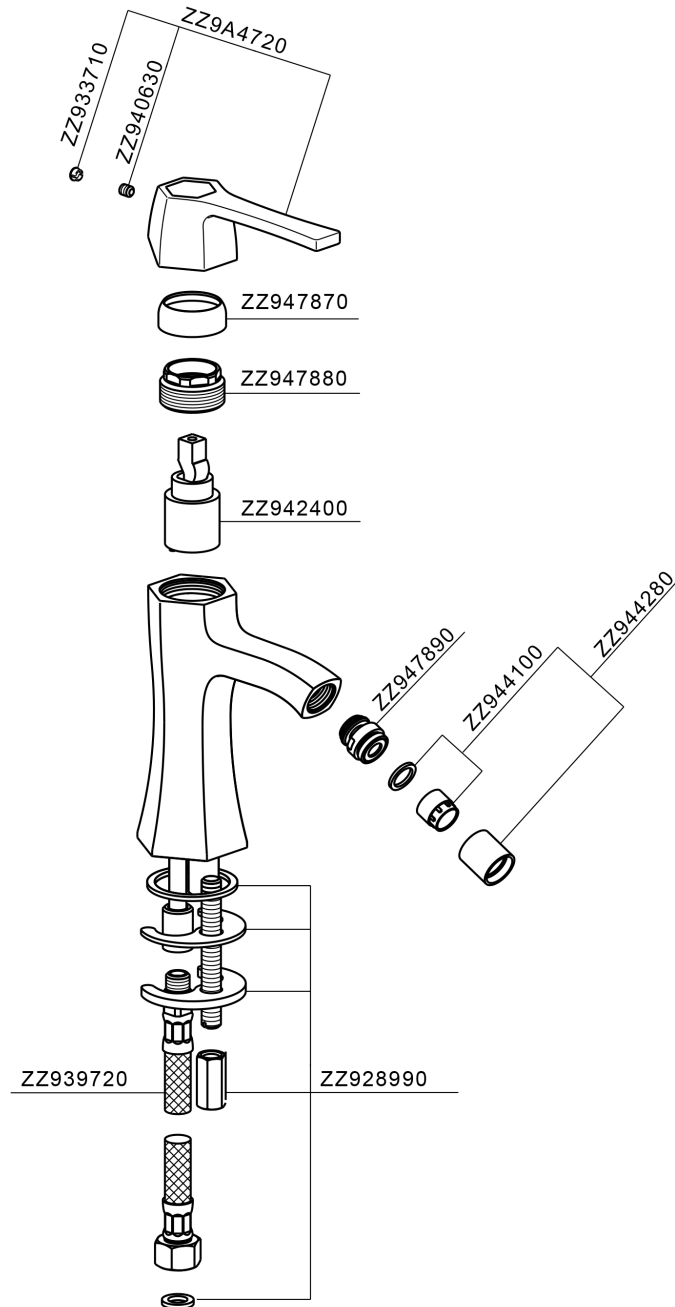

## Single lever bidet mixer CHERIE\_CH000564

CH000564

<https://en.cisal.it/single-lever-bidet-mixer-cherie-ch000564>

2026-04-04