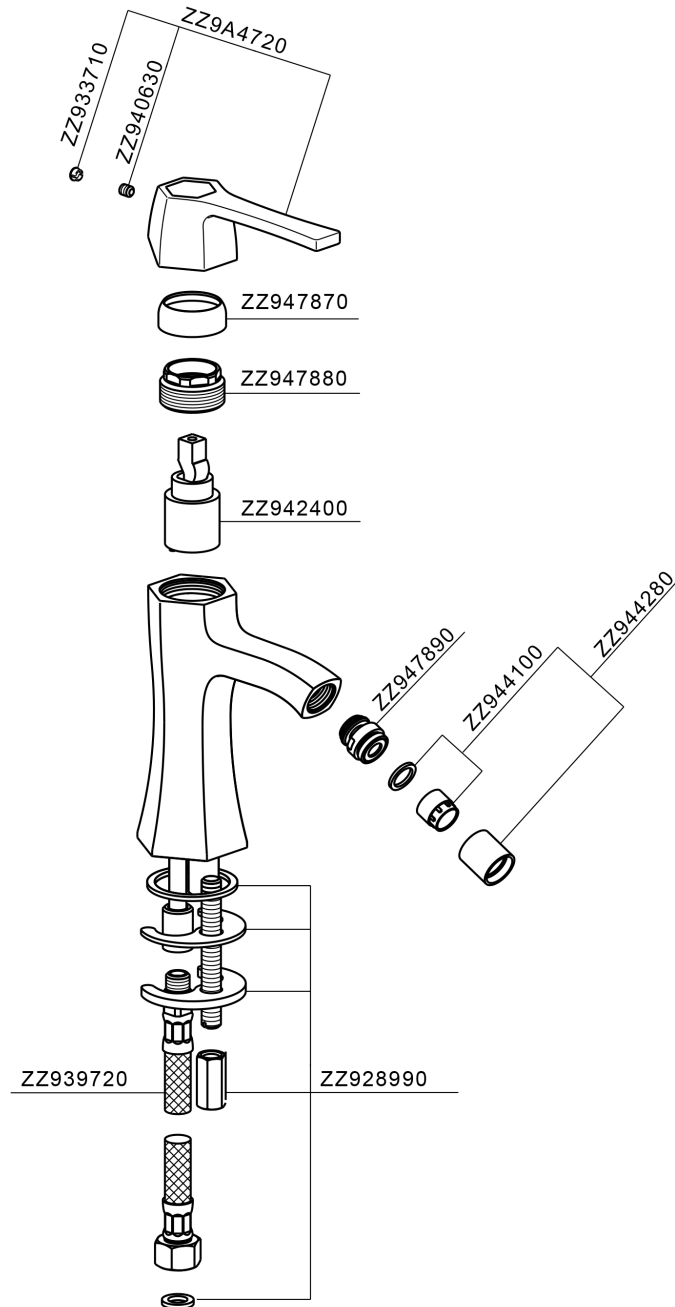

Single lever bidet mixer CHERIE_CH000564

CH000564

<https://en.cisal.it/single-lever-bidet-mixer-cherie-ch000564>

2026-06-25