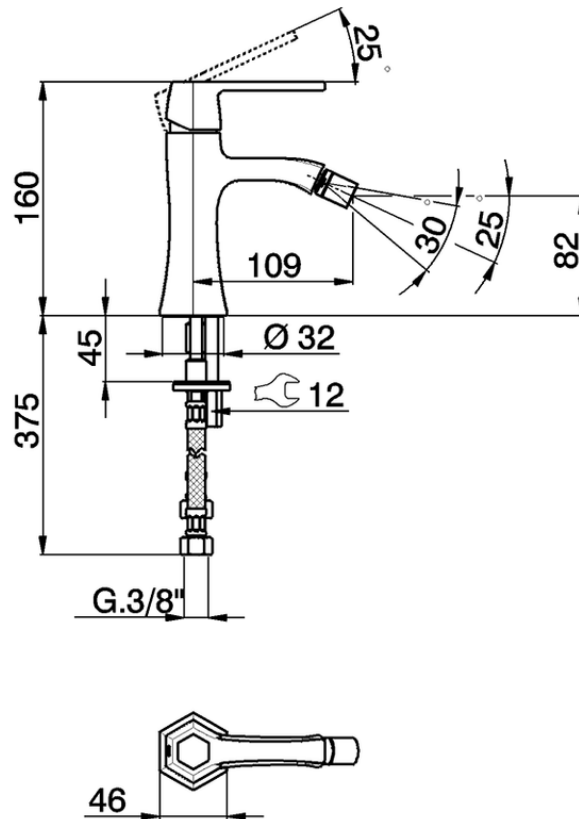

Single lever bidet mixer CHERIE_CH000564

CH000564

<https://en.cisal.it/single-lever-bidet-mixer-cherie-ch000564>

2026-04-24