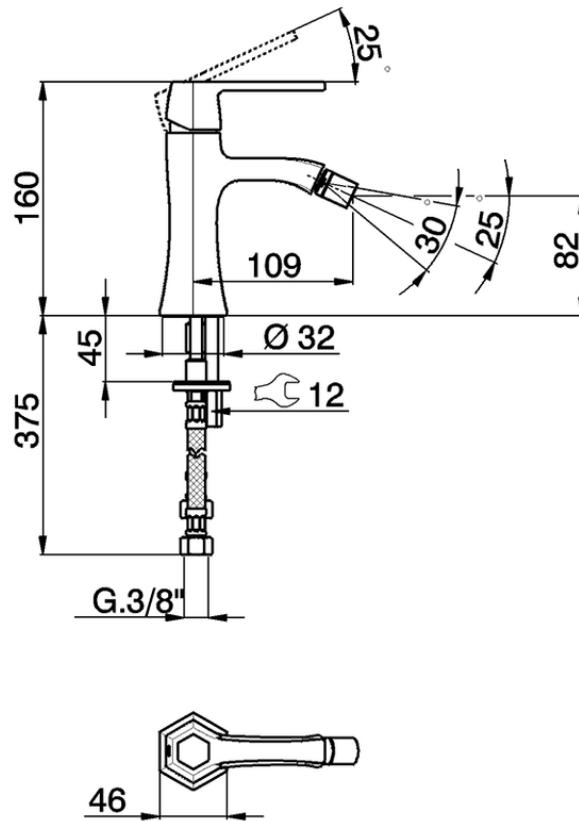

Single lever bidet mixer CHERIE_CH000564

CH000564

<https://en.cisal.it/single-lever-bidet-mixer-cherie-ch000564>

2026-06-25