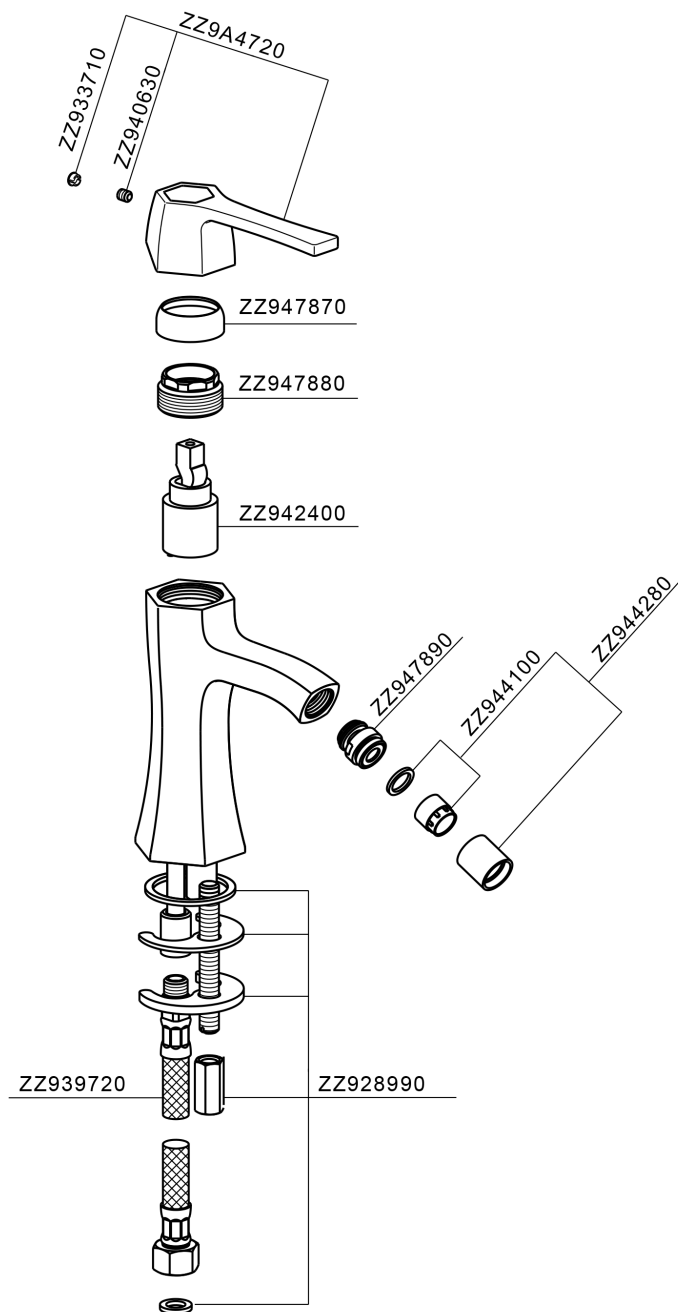

Single lever bidet mixer CHERIE_CH000564

CH000564

<https://en.cisal.it/single-lever-bidet-mixer-cherie-ch000564>

2026-06-05