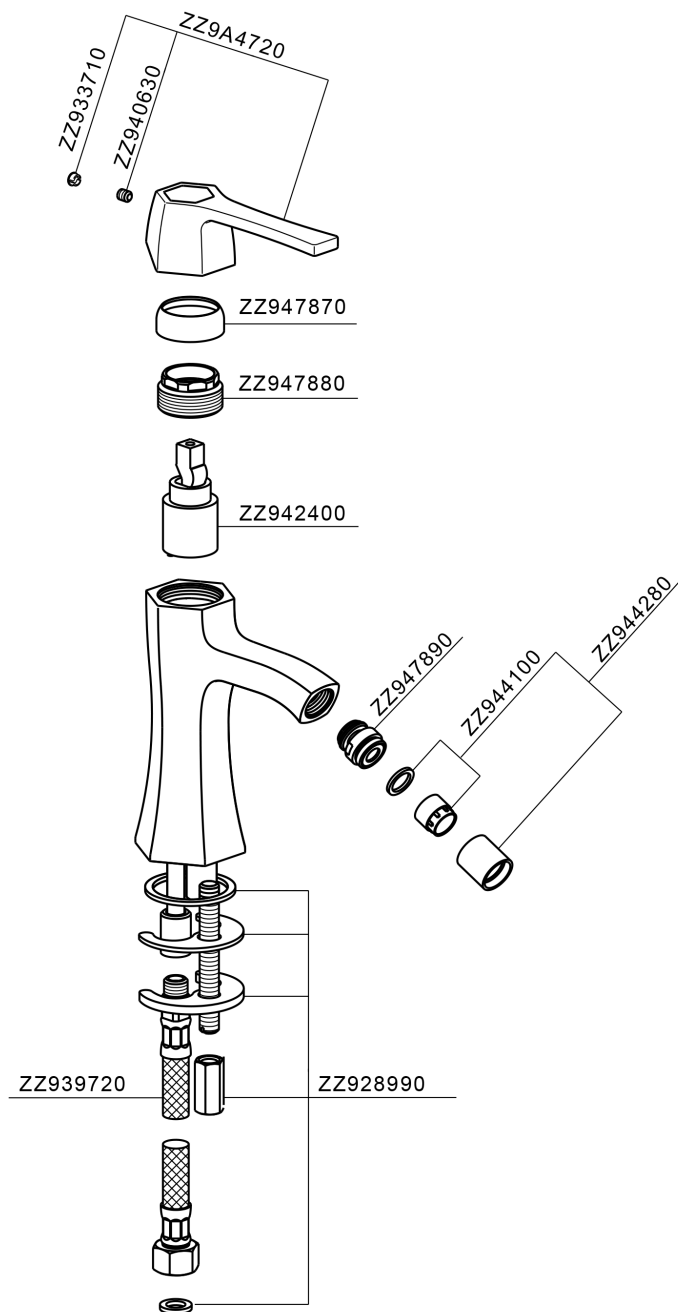

## Single lever bidet mixer CHERIE\_CH000564

CH000564

<https://en.cisal.it/single-lever-bidet-mixer-cherie-ch000564>

2026-04-24