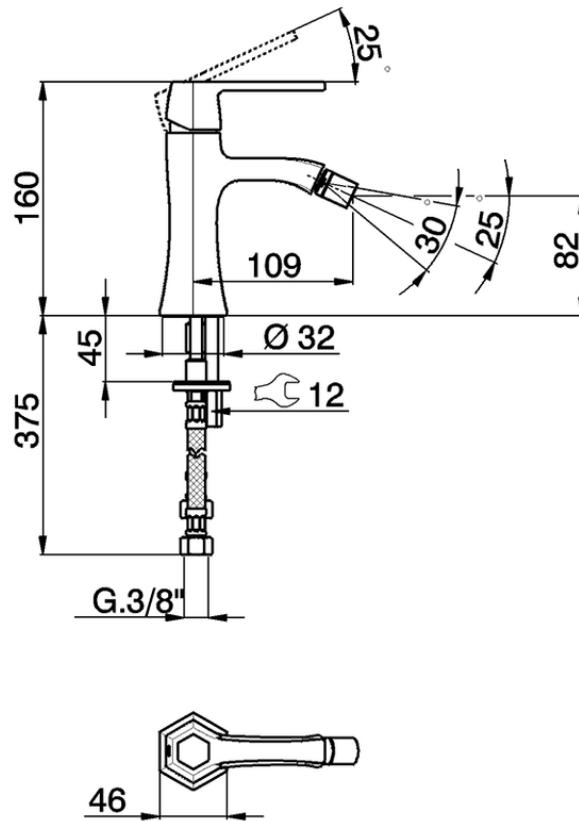

Single lever bidet mixer CHERIE_CH000564

CH000564

<https://en.cisal.it/single-lever-bidet-mixer-cherie-ch000564>

2026-06-05