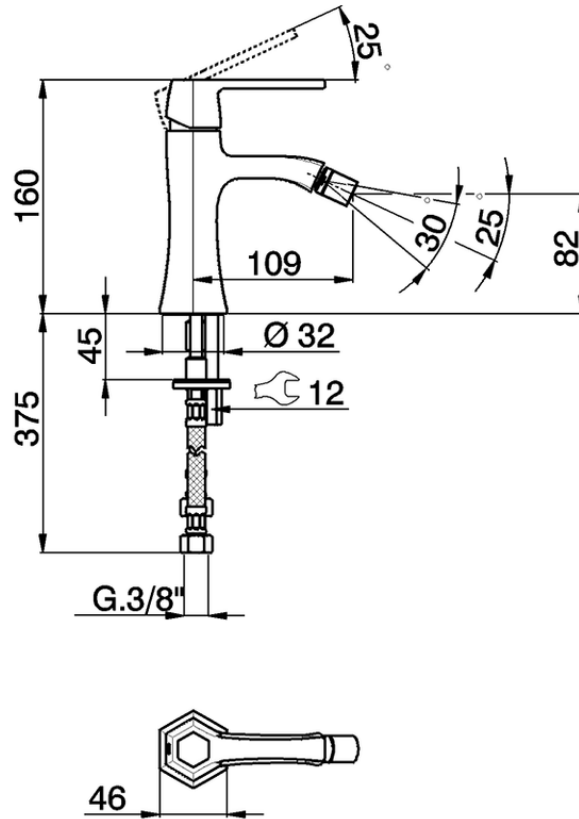

## Single lever bidet mixer CHERIE\_CH000564

CH000564

<https://en.cisal.it/single-lever-bidet-mixer-cherie-ch000564>

2026-04-24