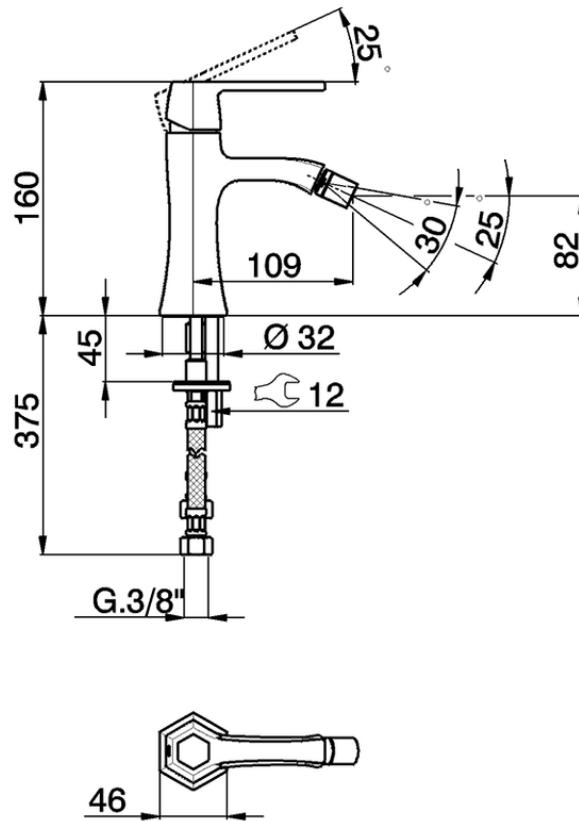

Single lever bidet mixer CHERIE_CH000564

CH000564

<https://en.cisal.it/single-lever-bidet-mixer-cherie-ch000564>

2026-04-04