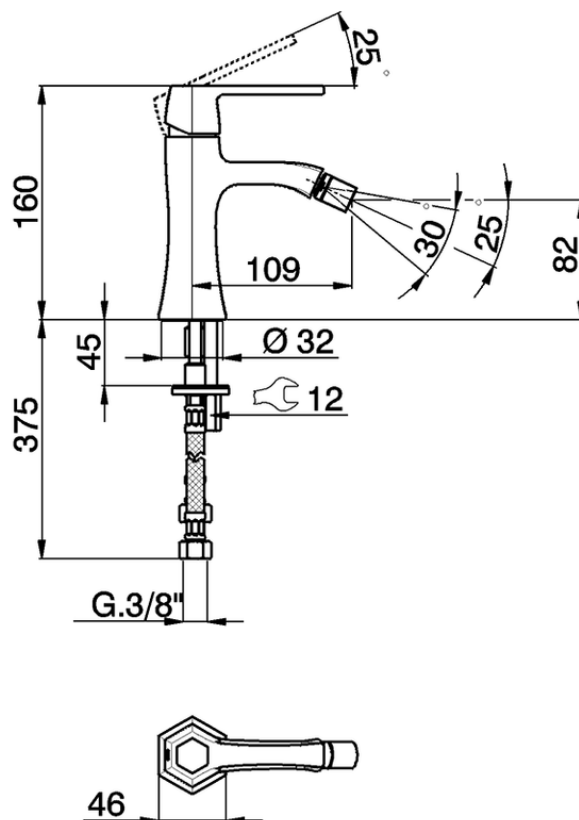

Single lever bidet mixer CHERIE_CH000564

CH000564

<https://en.cisal.it/single-lever-bidet-mixer-cherie-ch000564>

2026-05-15