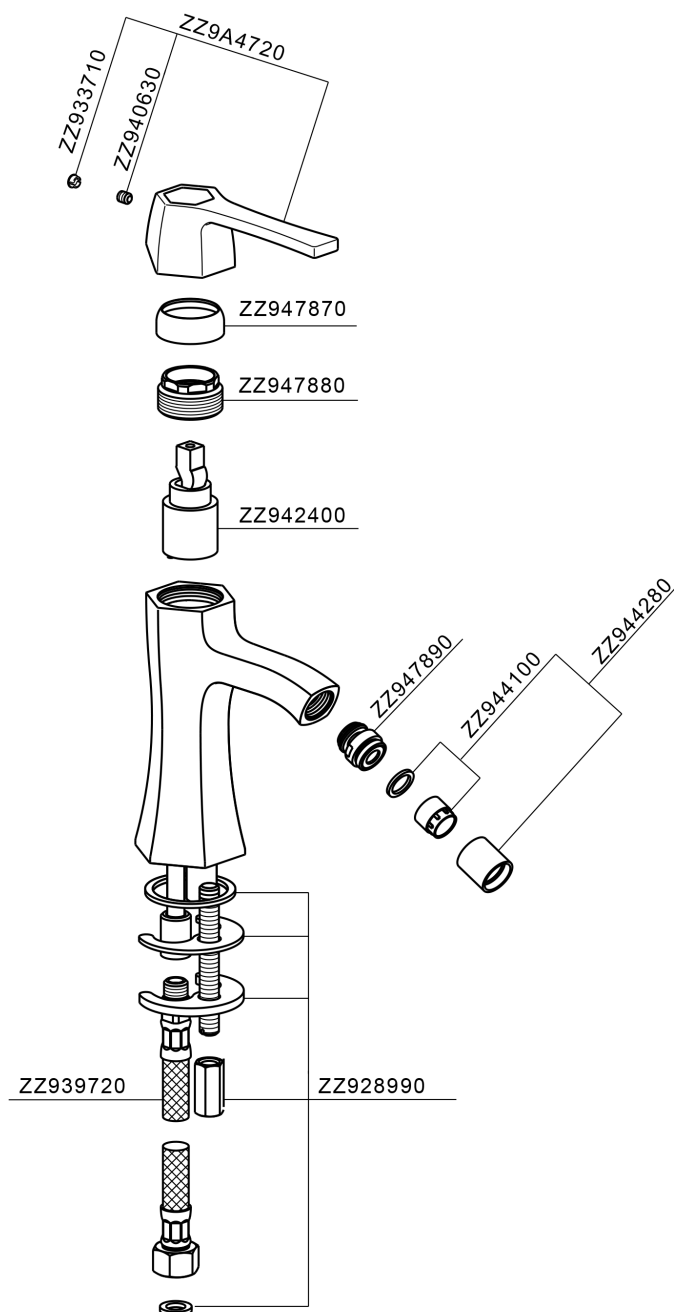

Single lever bidet mixer **CH000564**

MODEL **CH000564**

Single lever bidet mixer, without pop-up waste, G.3/8" stainless steel flexible hoses

AVAILABLE FINISHINGS

- 
6T 6T Chrome/Matt Black
- 
7C 7C Gold/Matt Black
- 
7D 7D Polished Nickel/Matt Black
- 
7E 7E Rose Gold/Matt Black

CHARACTERISTICS

Cartridge Spare Parts **ZZ94240000**

25 mm Cartridge

Single lever bidet mixer CHERIE_CH000564

CH000564

<https://en.cisal.it/single-lever-bidet-mixer-cherie-ch000564>

2026-05-15