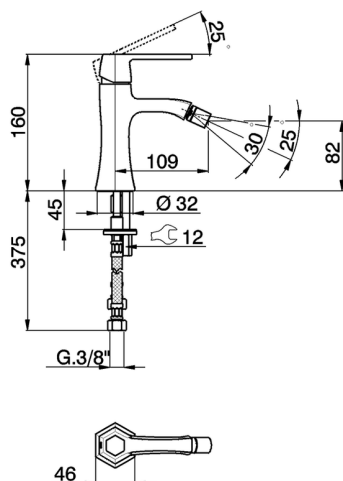

Single lever bidet mixer **CH000564**

MODEL **CH000564**

Single lever bidet mixer, without pop-up waste, G.3/8" stainless steel flexible hoses

AVAILABLE FINISHINGS

- 
6T 6T Chrome/Matt Black
- 
7C 7C Gold/Matt Black
- 
7D 7D Polished Nickel/Matt Black
- 
7E 7E Rose Gold/Matt Black

CHARACTERISTICS

Cartridge Spare Parts **ZZ94240000**

25 mm Cartridge

Single lever bidet mixer CHERIE_CH000564

CH000564

<https://en.cisal.it/single-lever-bidet-mixer-cherie-ch000564>

2026-05-15