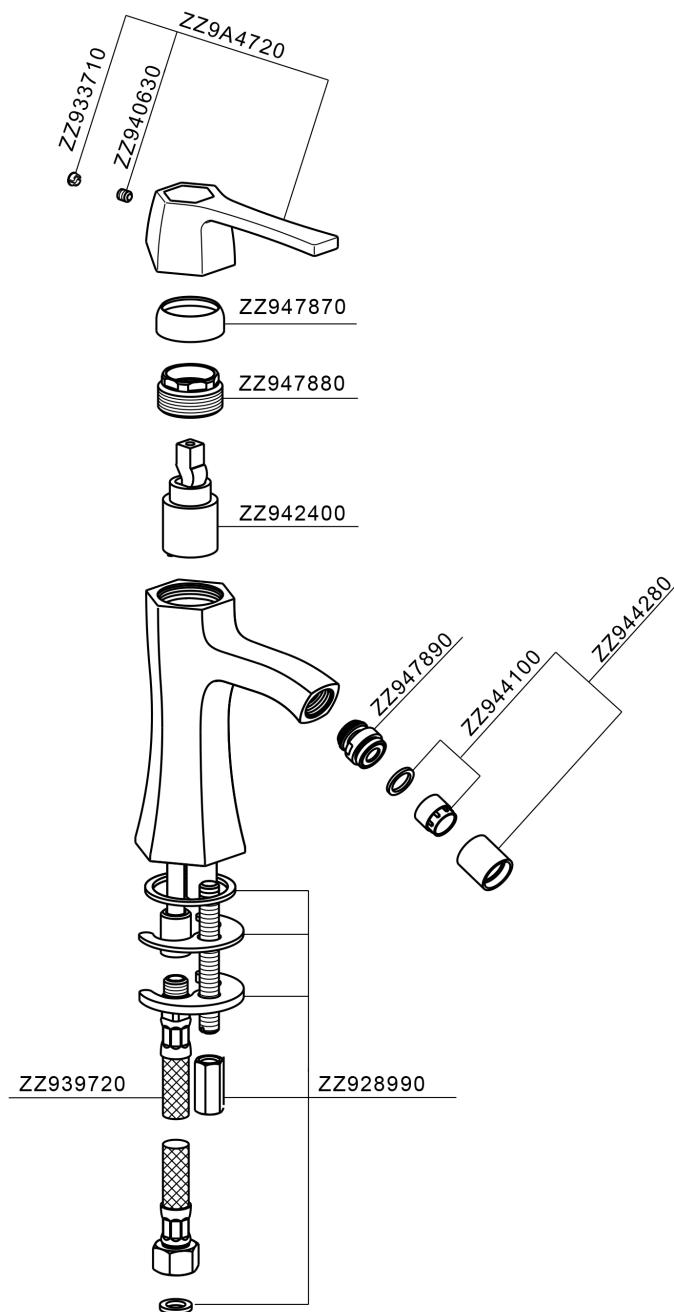

Single lever bidet mixer **CH000564**

MODEL **CH000564**

Single lever bidet mixer, without pop-up waste, G.3/8" stainless steel flexible hoses

AVAILABLE FINISHINGS

- 
6T 6T Chrome/Matt Black
- 
7C 7C Gold/Matt Black
- 
7D 7D Polished Nickel/Matt Black
- 
7E 7E Rose Gold/Matt Black

CHARACTERISTICS

Cartridge Spare Parts **ZZ94240000**

25 mm Cartridge

Single lever bidet mixer CHERIE_CH000564

CH000564

<https://en.cisal.it/single-lever-bidet-mixer-cherie-ch000564>

2026-04-04