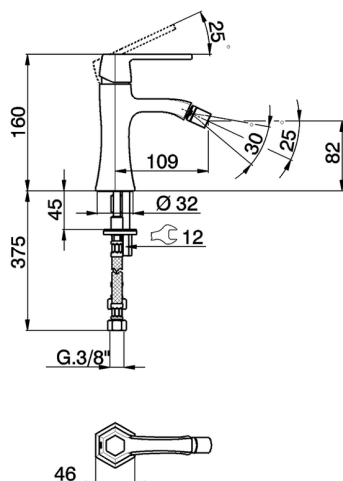

Single lever bidet mixer **CH000564**

MODEL **CH000564**

Single lever bidet mixer, without pop-up waste, G.3/8" stainless steel flexible hoses

AVAILABLE FINISHINGS

- 
6T 6T Chrome/Matt Black
- 
7C 7C Gold/Matt Black
- 
7D 7D Polished Nickel/Matt Black
- 
7E 7E Rose Gold/Matt Black

CHARACTERISTICS

Cartridge Spare Parts **ZZ94240000**

25 mm Cartridge

Single lever bidet mixer CHERIE_CH000564

CH000564

<https://en.cisal.it/single-lever-bidet-mixer-cherie-ch000564>

2026-04-04