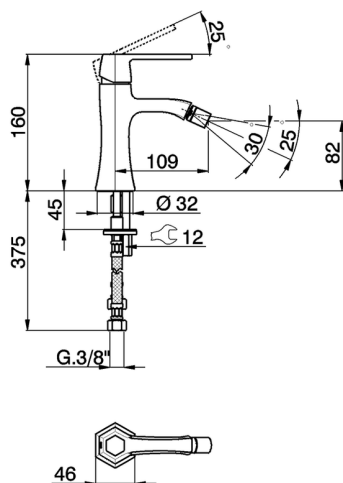

Single lever bidet mixer **CH000564**

MODEL **CH000564**

Single lever bidet mixer, without pop-up waste, G.3/8" stainless steel flexible hoses

AVAILABLE FINISHINGS

- 
6T 6T Chrome/Matt Black
- 
7C 7C Gold/Matt Black
- 
7D 7D Polished Nickel/Matt Black
- 
7E 7E Rose Gold/Matt Black

CHARACTERISTICS

Cartridge Spare Parts **ZZ94240000**

25 mm Cartridge

Single lever bidet mixer CHERIE_CH000564

CH000564

<https://en.cisal.it/single-lever-bidet-mixer-cherie-ch000564>

2026-04-24