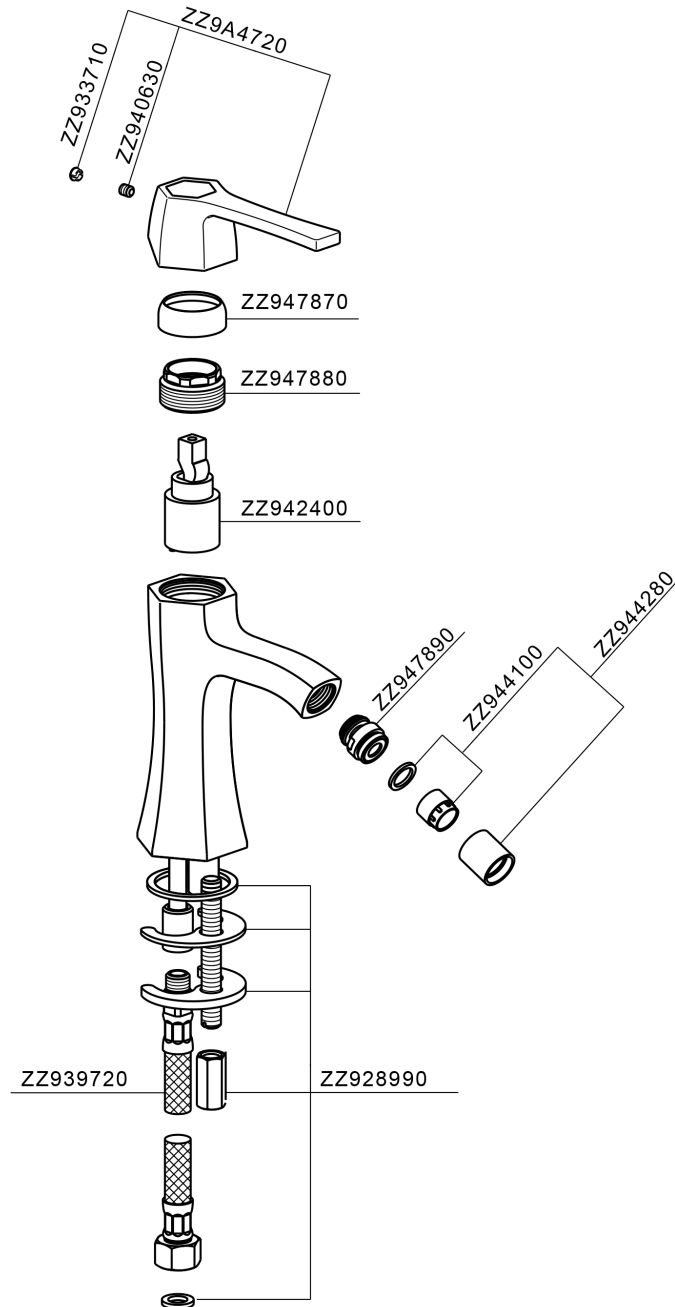

Single lever bidet mixer **CH000564**

MODEL **CH000564**

Single lever bidet mixer, without pop-up waste, G.3/8" stainless steel flexible hoses

AVAILABLE FINISHINGS

- 
6T 6T Chrome/Matt Black
- 
7C 7C Gold/Matt Black
- 
7D 7D Polished Nickel/Matt Black
- 
7E 7E Rose Gold/Matt Black

CHARACTERISTICS

Cartridge Spare Parts **ZZ94240000**

25 mm Cartridge

Single lever bidet mixer CHERIE_CH000564

CH000564

<https://en.cisal.it/single-lever-bidet-mixer-cherie-ch000564>

2026-04-24