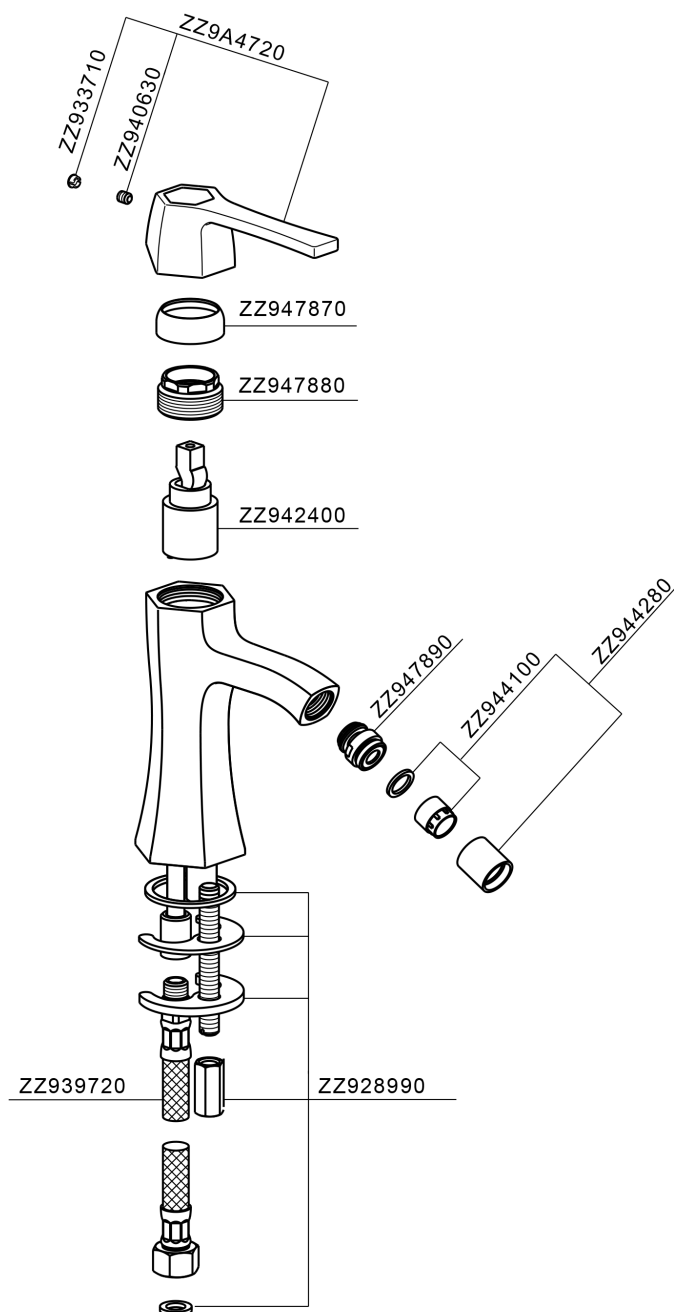

Single lever bidet mixer **CH000564**

MODEL **CH000564**

Single lever bidet mixer, without pop-up waste, G.3/8" stainless steel flexible hoses

AVAILABLE FINISHINGS

- 
6T 6T Chrome/Matt Black
- 
7C 7C Gold/Matt Black
- 
7D 7D Polished Nickel/Matt Black
- 
7E 7E Rose Gold/Matt Black

CHARACTERISTICS

Cartridge Spare Parts **ZZ94240000**

25 mm Cartridge

Single lever bidet mixer CHERIE_CH000564

CH000564

<https://en.cisal.it/single-lever-bidet-mixer-cherie-ch000564>

2026-06-05