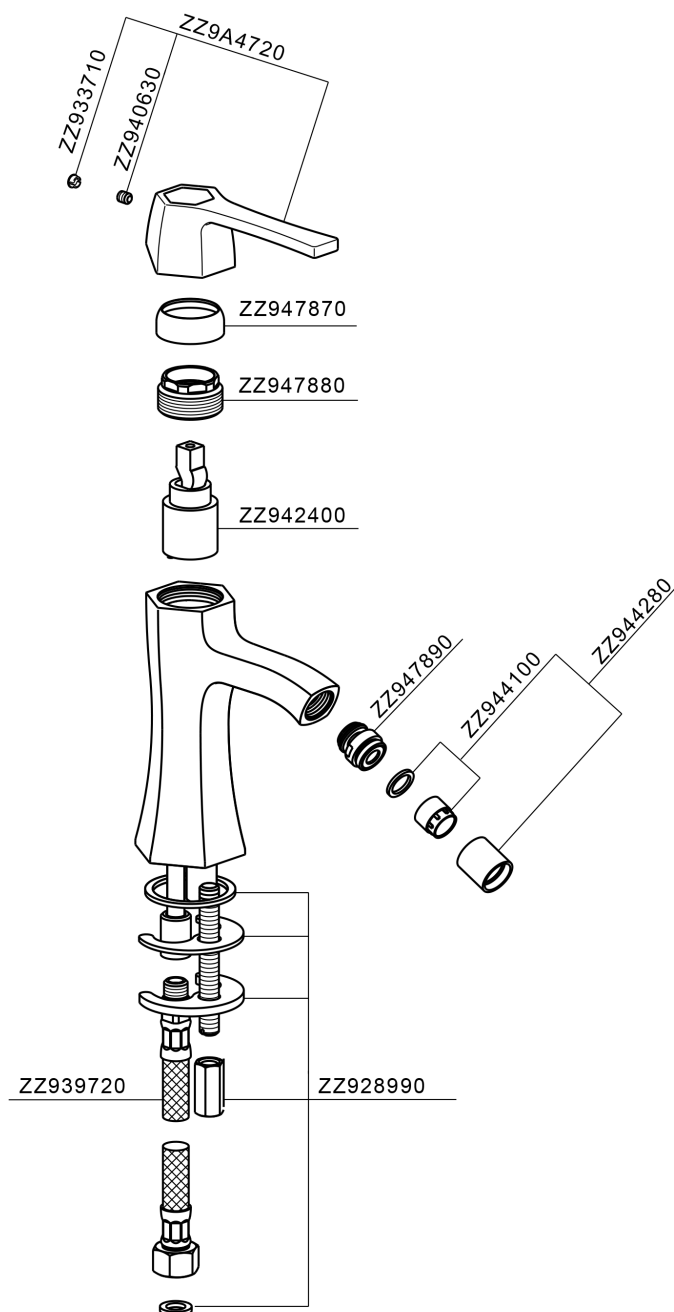

## Single lever bidet mixer CHERIE\_CH000564

CH000564

<https://en.cisal.it/single-lever-bidet-mixer-cherie-ch000564>

2026-05-15