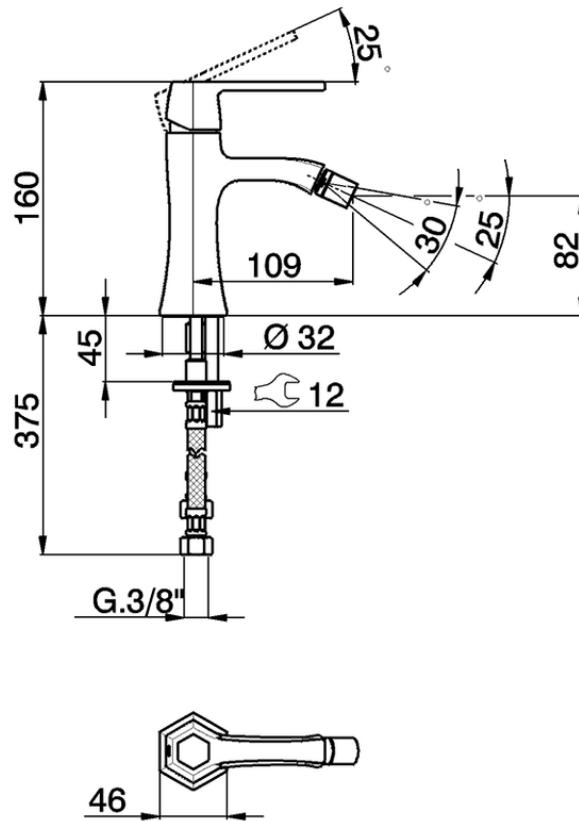

Single lever bidet mixer CHERIE_CH000564

CH000564

<https://en.cisal.it/single-lever-bidet-mixer-cherie-ch000564>

2026-05-15