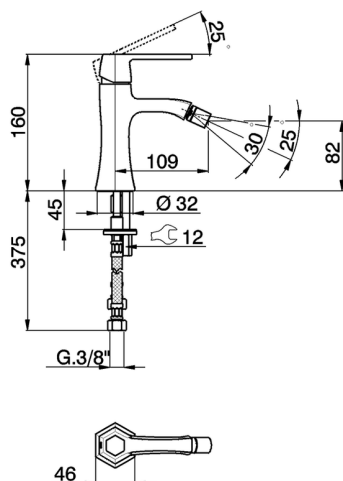

## Single lever bidet mixer **CH000564**

MODEL **CH000564**

Single lever bidet mixer, without pop-up waste, G.3/8" stainless steel flexible hoses

### CHARACTERISTICS

Cartridge Spare Parts **ZZ94240000**

**25 mm Cartridge**