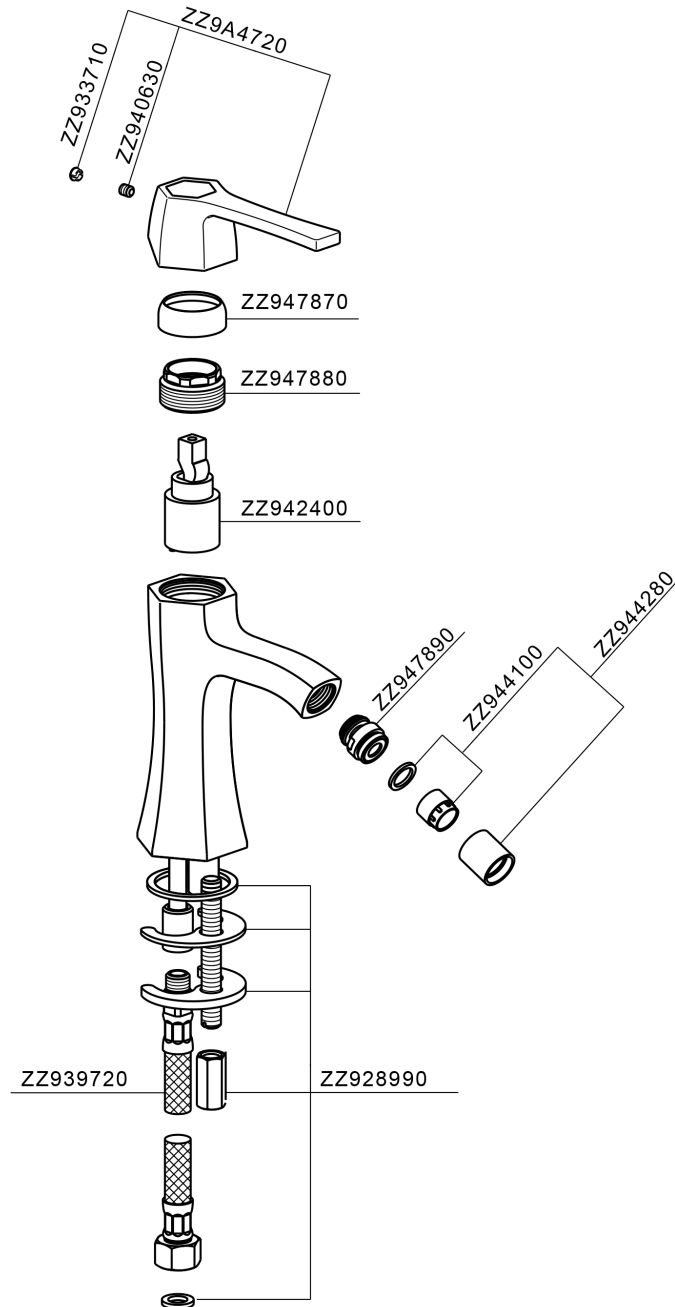

Single lever bidet mixer CHERIE_CH000564

CH000564

<https://en.cisal.it/single-lever-bidet-mixer-cherie-ch000564>

2026-05-15