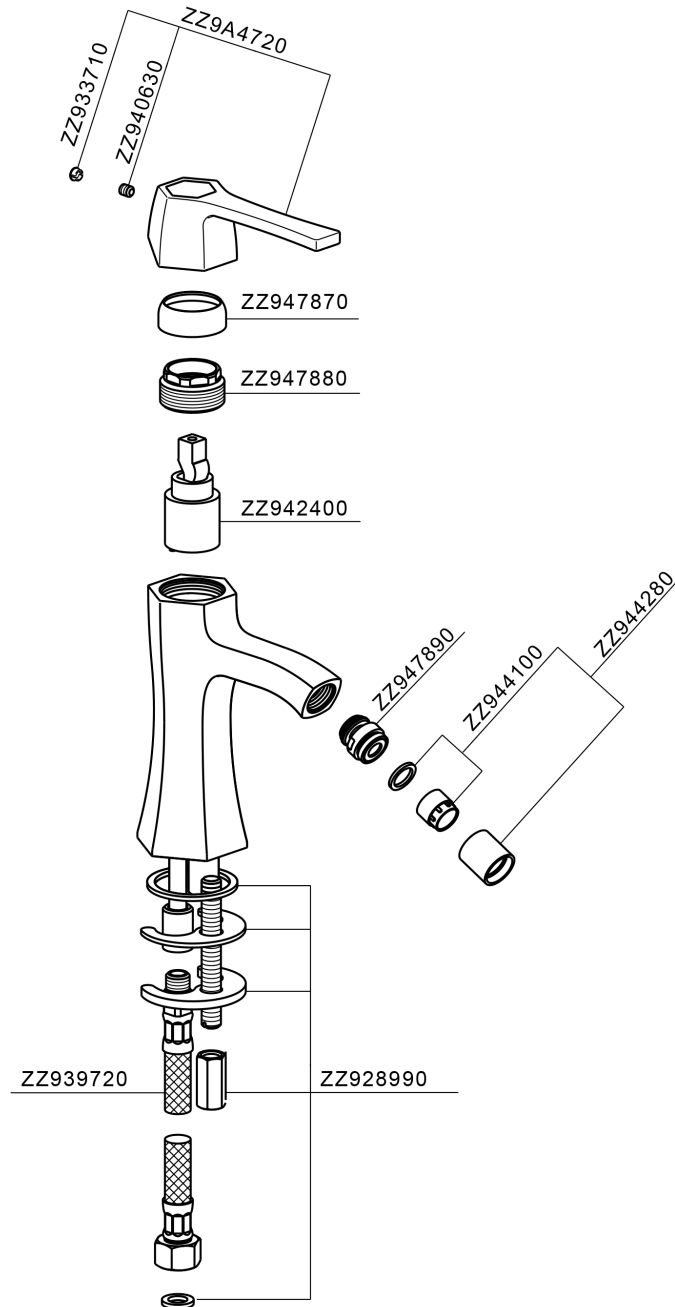

Single lever bidet mixer **CH000564**

MODEL **CH000564**

Single lever bidet mixer, without pop-up waste, G.3/8" stainless steel flexible hoses

AVAILABLE FINISHINGS

- 
6T 6T Chrome/Matt Black
- 
7C 7C Gold/Matt Black
- 
7D 7D Polished Nickel/Matt Black
- 
7E 7E Rose Gold/Matt Black

CHARACTERISTICS

Cartridge Spare Parts **ZZ94240000**

25 mm Cartridge

Single lever bidet mixer CHERIE_CH000564

CH000564

<https://en.cisal.it/single-lever-bidet-mixer-cherie-ch000564>

2026-05-15