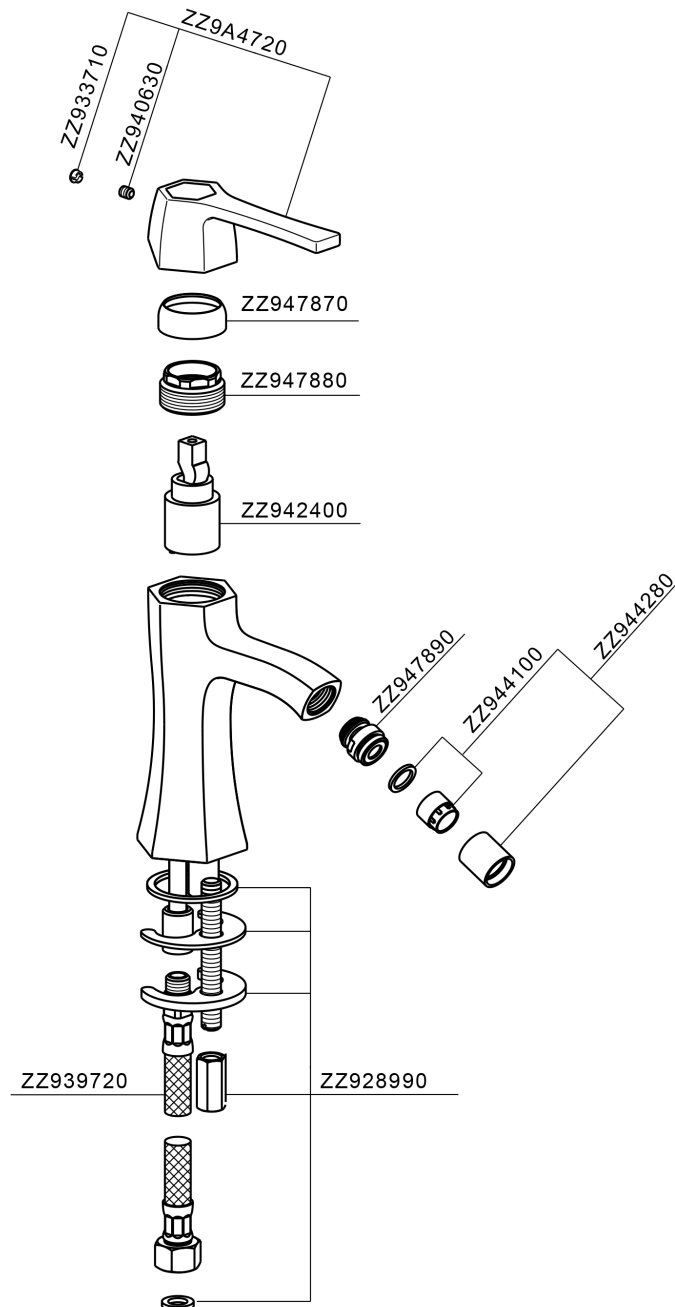

## Single lever bidet mixer CHERIE\_CH000564

CH000564

<https://en.cisal.it/single-lever-bidet-mixer-cherie-ch000564>

2026-06-04