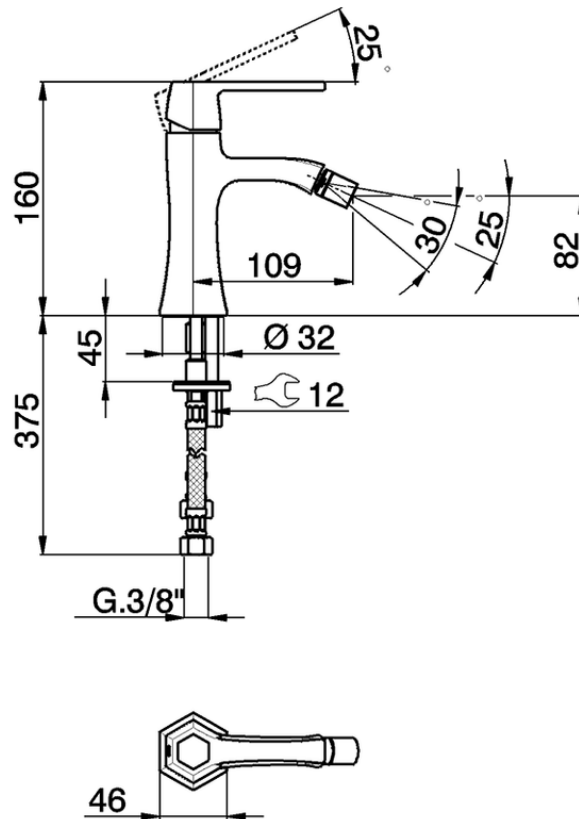

## Single lever bidet mixer CHERIE\_CH000564

CH000564

<https://en.cisal.it/single-lever-bidet-mixer-cherie-ch000564>

2026-06-04