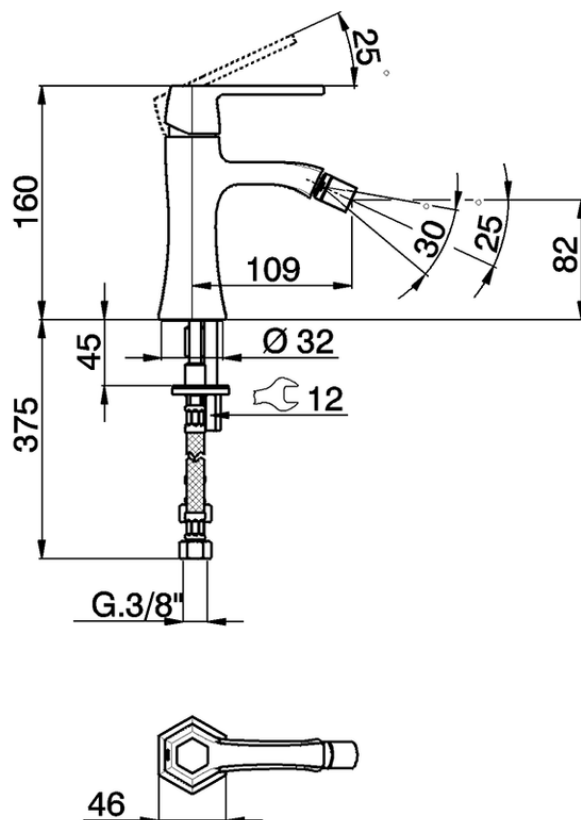

Single lever bidet mixer CHERIE_CH000564

CH000564

<https://en.cisal.it/single-lever-bidet-mixer-cherie-ch000564>

2026-06-24