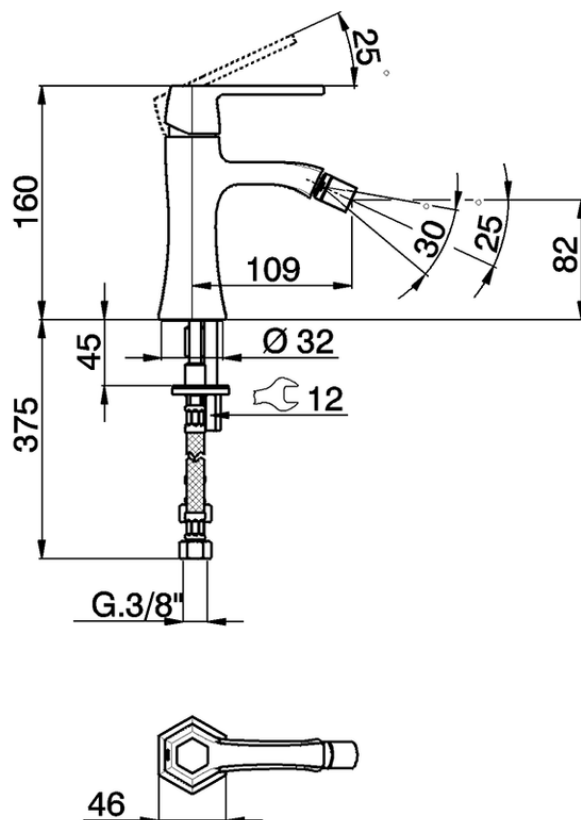

## Single lever bidet mixer CHERIE\_CH000564

CH000564

<https://en.cisal.it/single-lever-bidet-mixer-cherie-ch000564>

2026-04-24