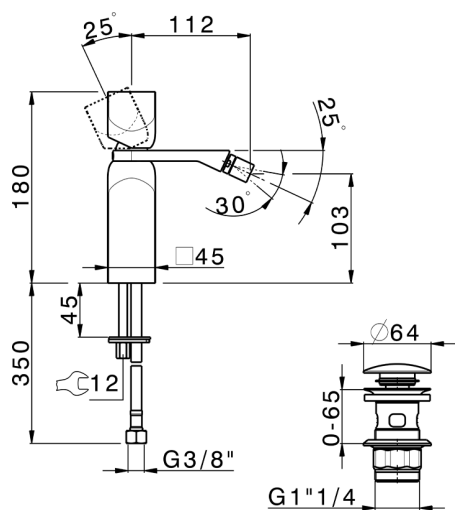

Single lever bidet mixer HI-RISE_RI000554

MODEL **RI000554**

Single lever bidet mixer, with 1"1/4 automatic pop up waste, G.3/8" stainless steel flexible hoses

AVAILABLE FINISHINGS

-  **21** 21 Chrome
-  **24** 24 Gold
-  **2F** 2F Brushed Nickel
-  **2W** 2W Brushed Gold
-  **40** 40 Matt Black
-  **4Q** 4Q Matt White
-  **5G** 5G Rose Gold
-  **6V** 6V Matt White/Brushed Nickel
-  **6X** 6X Matt White/Brushed Gold
-  **7W** 7W Matt Black/Brushed Gold

CHARACTERISTICS

Cartridge Spare Parts

ZZ96550000

25 mm Cartridge

2026-01-13