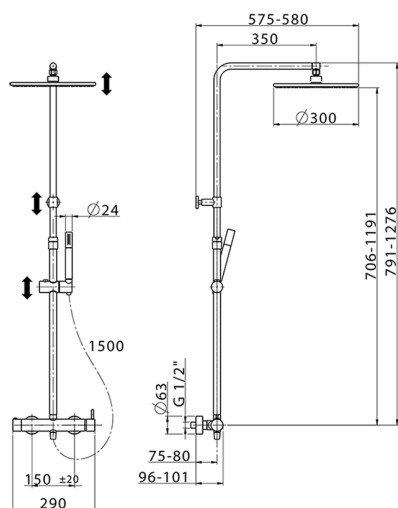

## 2-function single lever shower set SHOWER COLUMNS\_LN004030

MODEL **LN004030**

2-function single lever shower set, 2 outlet devia stop, adjustable riser column, sliding shower bracket, Brass minimalistic one spray handshower, 300 mm Brass round headshower, 150 cm smooth SUPREME Flexible Hose

### CHARACTERISTICS

Single Lever **1**  
 Cartridge Spare Parts **ZZ95409000**  
**35 mm Cartridge**

#### EcoStop

EcoStop feature limits water flow to approximately 50% of maximum output with one point of resistance on setting. Push slightly past the middle stop only when full water output is required. This will save water up to 50%.