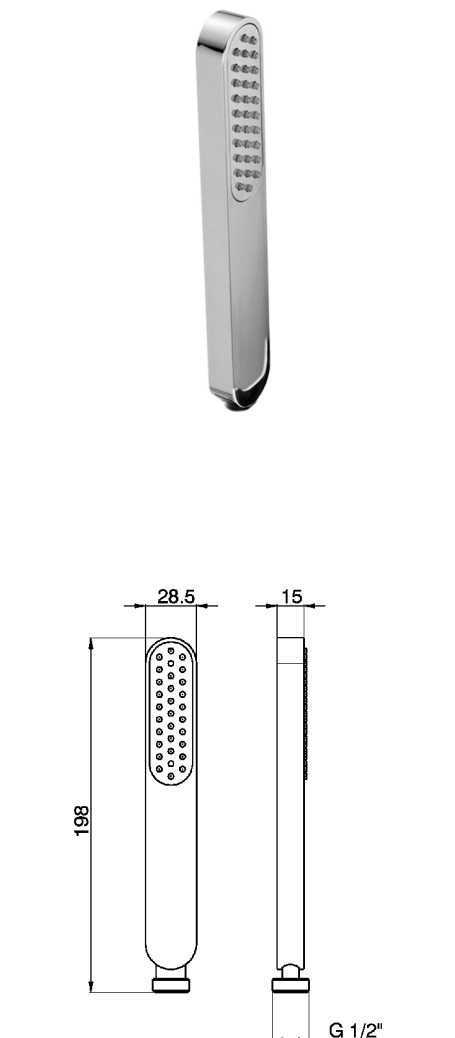

Lineaviva handshower SHOWER_DS014250

MODEL **DS014250**

Lineaviva handshower, ABS one spray

AVAILABLE FINISHINGS

- **21** 21 Chrome
- **2B** 2B Polished Nickel
- **2F** 2F Brushed Nickel
- **40** 40 Matt Black
- **4Q** 4Q Matt White

CHARACTERISTICS

2024-12-22