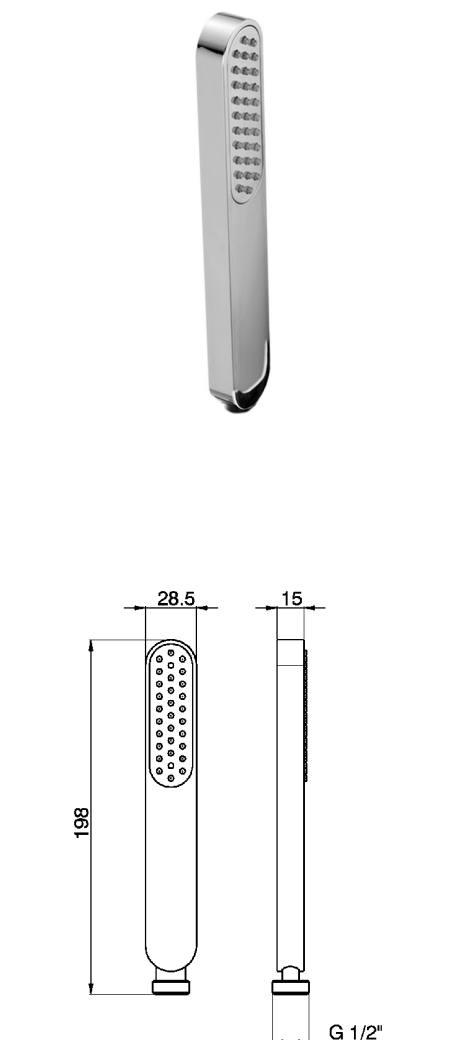

Lineaviva handshower SHOWER_DS014250

MODEL **DS014250**

Lineaviva handshower, ABS one spray

AVAILABLE FINISHINGS

- **21** 21 Chrome
- **2B** 2B Polished Nickel
- **2F** 2F Brushed Nickel
- **40** 40 Matt Black
- **4Q** 4Q Matt White

CHARACTERISTICS

2024-12-22