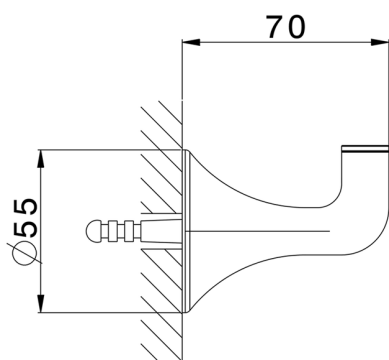

Single hook VITA_VI090710

MODEL **VI090710**

Single hook

AVAILABLE FINISHINGS

-  **21** 21 Chrome
-  **2Q** 2Q Black Titanium
-  **40** 40 Matt Black
-  **4Q** 4Q Matt White

CHARACTERISTICS

2026-06-14