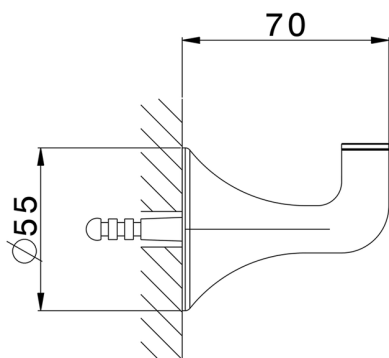

Single hook VITA_VI090710

MODEL **VI090710**

Single hook

AVAILABLE FINISHINGS

-  **21** 21 Chrome
-  **2Q** 2Q Black Titanium
-  **40** 40 Matt Black
-  **4Q** 4Q Matt White

CHARACTERISTICS

2026-04-15