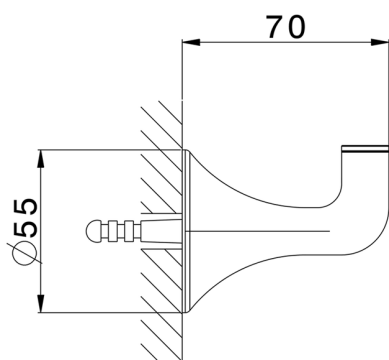

Single hook VITA_VI090710

MODEL **VI090710**

Single hook

AVAILABLE FINISHINGS

-  **21** 21 Chrome
-  **2Q** 2Q Black Titanium
-  **40** 40 Matt Black
-  **4Q** 4Q Matt White

CHARACTERISTICS

2026-06-13