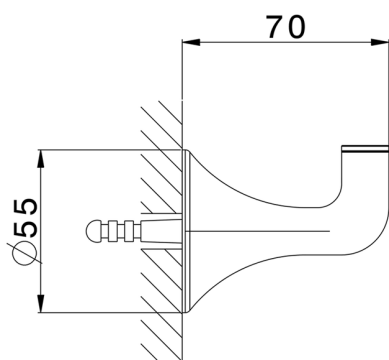

Single hook VITA_VI090710

MODEL **VI090710**

Single hook

AVAILABLE FINISHINGS

-  **21** 21 Chrome
-  **2Q** 2Q Black Titanium
-  **40** 40 Matt Black
-  **4Q** 4Q Matt White

CHARACTERISTICS

2026-04-15