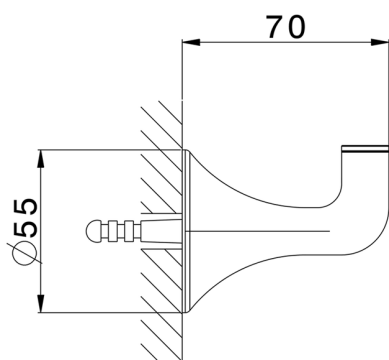

Single hook VITA_VI090710

MODEL **VI090710**

Single hook

AVAILABLE FINISHINGS

-  **21** 21 Chrome
-  **2Q** 2Q Black Titanium
-  **40** 40 Matt Black
-  **4Q** 4Q Matt White

CHARACTERISTICS

2026-05-19