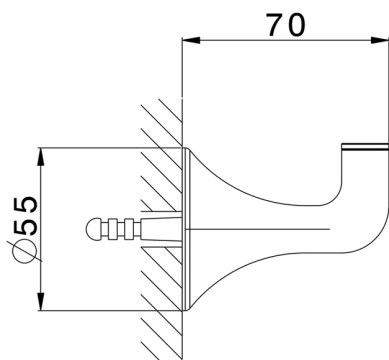

## Single hook VITA\_VI090710

MODEL **VI090710**

Single hook

AVAILABLE FINISHINGS

-  **21** 21 Chrome
-  **2Q** 2Q Black Titanium
-  **40** 40 Matt Black
-  **4Q** 4Q Matt White

CHARACTERISTICS

2026-06-14