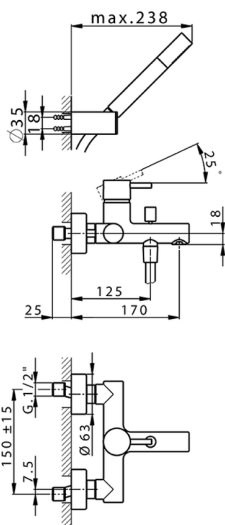

Single lever bath mixer, with shower set NUOVA LESS_LN000120

MODEL **LN000120**

Single lever bath mixer, with shower set, wall mounted adjustable handshower bracket, Brass minimalistic one spray handshower, 150 cm SUPREME smooth flexible hose

AVAILABLE FINISHINGS

-  **21** 21 Chrome
-  **2F** 2F Brushed Nickel
-  **40** 40 Matt Black
-  **4Q** 4Q Matt White

CHARACTERISTICS

Cartridge Spare Parts **ZZ95435000**
35 mm Cartridge

EcoStop

EcoStop feature limits water flow to approximately 50% of maximum output with one point of resistance on setting. Push slightly past the middle stop only when full water output is required. This will save water up to 50%.