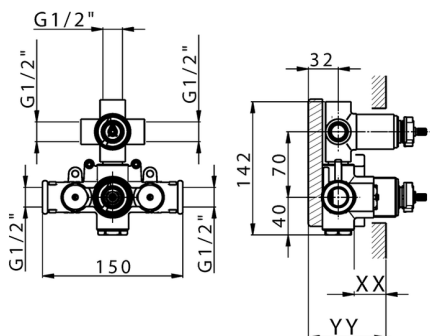

Concealed thermostatic shower valve, 3-outlets, with 1/2" 3 outlet deviastop cartridge, without trim kit

AVAILABLE FINISHINGS

CHARACTERISTICS

Concealed **1**
 Cartridge Spare Parts **24.04A.PP**
8x20 Plus P Thermostatic Valve

Piastra/Plate/Plaque/Platte/Placa
 2-3mm: XX 25-40 YY 76-91
 10 mm: XX 16-31 YY 65-80

DeviaStop

The Cisal Devia Stop technology allows to adjust the water flow and to direct it to the selected output point (overhead soaker, hand shower, etc).