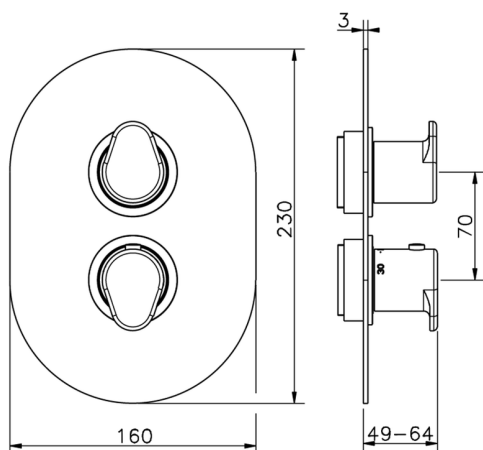

Exposed part for con.thermo.shower valve, 3-outlet LINEAVIVA_LV018200

MODEL **LV018200**

Exposed part for con.thermo.shower valve,
3-outlet,with 3 outlet deviastop,without concealed
part,for item ZA018201

AVAILABLE FINISHINGS

- **21** 21 Chrome
- **2B** 2B Polished Nickel
- **2F** 2F Brushed Nickel
- **40** 40 Matt Black
- **4Q** 4Q Matt White

CHARACTERISTICS

Installation **Concealed**
Required concealed parts **ZA018201**

Thermostatic

The Cisal thermostatic is your personal water manager, helping you to handle, control and save water and energy.