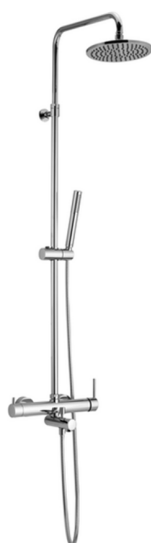

3-functions single lever bath set SHOWER COLUMNS_CV004120

MODEL **CV004120**

3-functions single lever bath set, 2 outlet devia stop cartridge, adjustable riser column, sliding handshower bracket, ABS D.26 mm minimalistic one spray handshower, 200 mm ABS round showerhead, 150 cm smooth SILVERFLEX Flexible Hose

AVAILABLE FINISHINGS

CHARACTERISTICS

Cartridge Spare Parts **ZZ95409000**

35 mm Cartridge

EcoStop

EcoStop feature limits water flow to approximately 50% of maximum output with one point of resistance on setting. Push slightly past the middle stop only when full water output is required. This will save water up to 50%.

DeviaStop

The Cisal Devia Stop technology allows to adjust the water flow and to direct it to the selected output point (overhead soaker, hand shower, etc).

2024-12-22