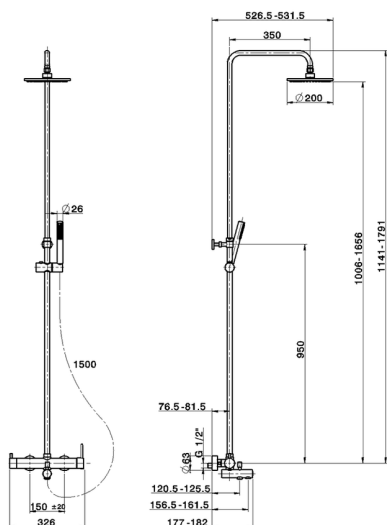

3-functions single lever bath set SHOWER COLUMNS_CV004120

MODEL **CV004120**

3-functions single lever bath set, 2 outlet devia stop cartridge, adjustable riser column, sliding handshower bracket, ABS D.26 mm minimalistic one spray handshower, 200 mm ABS round showerhead, 150 cm smooth SILVERFLEX Flexible Hose

AVAILABLE FINISHINGS

CHARACTERISTICS

Cartridge Spare Parts **ZZ95409000**

35 mm Cartridge

EcoStop

EcoStop feature limits water flow to approximately 50% of maximum output with one point of resistance on setting. Push slightly past the middle stop only when full water output is required. This will save water up to 50%.

DeviaStop

The Cisal Devia Stop technology allows to adjust the water flow and to direct it to the selected output point (overhead soaker, hand shower, etc).

2024-12-22