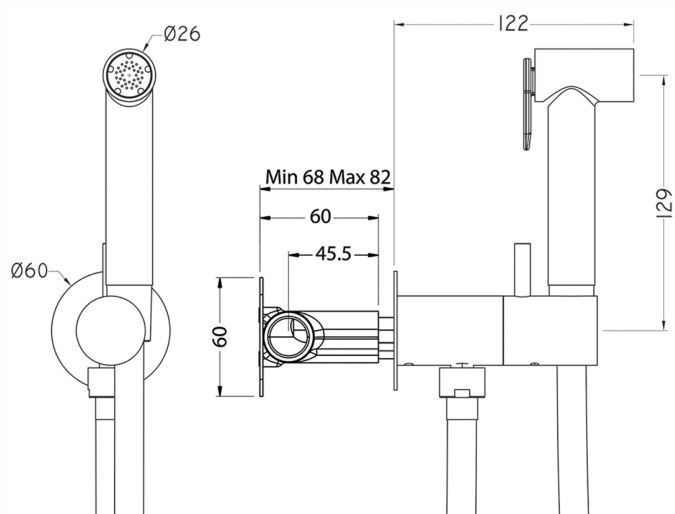

AVAILABLE FINISHINGS

- **21** 21 Chrome
- **24** 24 Gold
- **27** 27 Old Bronze
- **2F** 2F Brushed Nickel
- **2Q** 2Q Black Titanium
- **40** 40 Matt Black
- **4Q** 4Q Matt White
- **5H** 5H Dark Brass Brushed