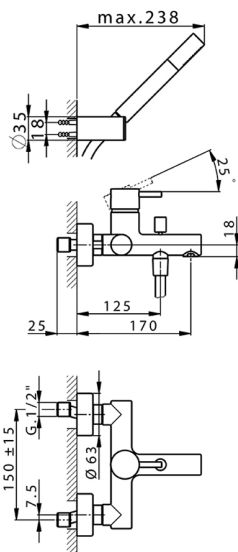

## Single lever bath mixer, with shower set LESS MINIMAL\_LM000121

MODEL **LM000121**

Single lever bath mixer, with shower set, wall mounted adjustable handshower bracket, Brass minimalistic one spray handshower, 150 cm PVC Flexible Hose

### CHARACTERISTICS

Cartridge Spare Parts **ZZ95435000**  
**35 mm Cartridge**

### EcoStop

EcoStop feature limits water flow to approximately 50% of maximum output with one point of resistance on setting. Push slightly past the middle stop only when full water output is required. This will save water up to 50%.