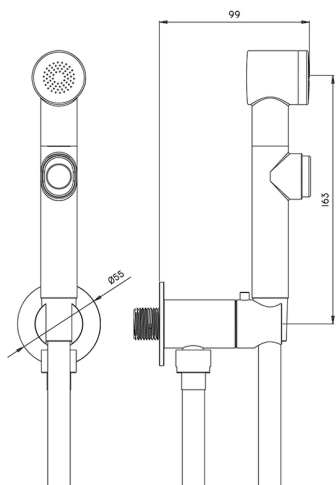

Bidet handshower set HYGENIC SHOWERS_A3007925

MODEL **A3007925**

Bidet handshower set, round wall bracket, single water opening, ABS Bidet handshower, 120 cm PVC flexible hose

AVAILABLE FINISHINGS

CHARACTERISTICS

Bidet handshower

Hygienic Spray

Multi-jets hygienic hand shower, for personal hygiene care.

2026-06-26