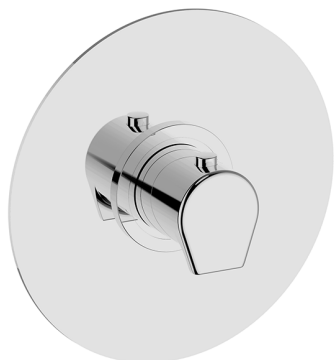

Exposed part for concealed thermo shower valve ROCK&ROLL_RK007200

MODEL **RK007200**

Exposed part for concealed thermo shower valve, without stop valve, without concealed part, for items ZA007220

AVAILABLE FINISHINGS

-  **21** 21 Chrome
-  **2F** 2F Brushed Nickel
-  **40** 40 Matt Black

CHARACTERISTICS

Installation **Concealed**
 Required concealed parts **ZA007220**

Thermostatic

The Cisal thermostatic is your personal water manager, helping you to handle, control and save water and energy.

3/4" Concealed thermostatic valve CONCEALED_ZA007220

MODEL **ZA007220**

3/4" Concealed thermostatic valve, without
Stopvalve, without trim kit

AVAILABLE FINISHINGS

CHARACTERISTICS

Concealed **1**
Cartridge Spare Parts **23.51A.HF**
HF Thermostatic Valve