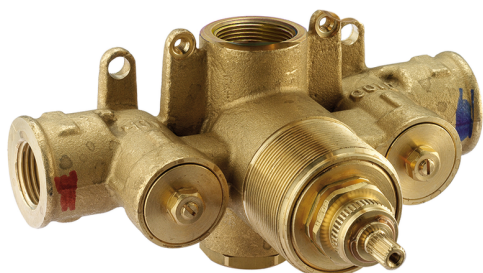

## Exposed part for concealed thermo shower valve ROCK&ROLL\_RK007200

MODEL **RK007200**

Exposed part for concealed thermo shower valve, without stop valve, without concealed part, for items ZA007220

### Thermostatic

The Cisal thermostatic is your personal water manager, helping you to handle, control and save water and energy.

## 3/4 Concealed thermostatic valve CONCEALED\_ZA007220

MODEL **ZA007220**

3/4" Concealed thermostatic valve, without  
Stopvalve, without trim kit

AVAILABLE FINISHINGS

CHARACTERISTICS

Concealed **1**  
Cartridge Spare Parts **23.51A.HF**  
**HF Thermostatic Valve**