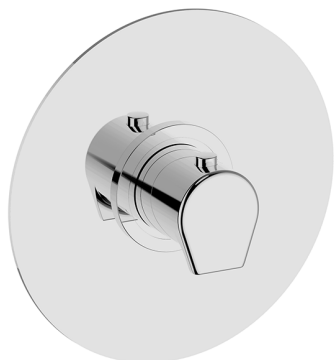

Exposed part for concealed thermo shower valve ROCK&ROLL_RK007200

MODEL **RK007200**

Exposed part for concealed thermo shower valve, without stop valve, without concealed part, for items ZA007220

AVAILABLE FINISHINGS

-  **21** 21 Chrome
-  **2F** 2F Brushed Nickel
-  **40** 40 Matt Black

CHARACTERISTICS

Installation **Concealed**
 Required concealed parts **ZA007220**

Thermostatic

The Cisal thermostatic is your personal water manager, helping you to handle, control and save water and energy.

3/4 Concealed thermostatic valve CONCEALED_ZA007220

MODEL **ZA007220**

3/4" Concealed thermostatic valve, without
Stopvalve, without trim kit

AVAILABLE FINISHINGS

CHARACTERISTICS

Concealed **1**
Cartridge Spare Parts **23.51A.HF**
HF Thermostatic Valve