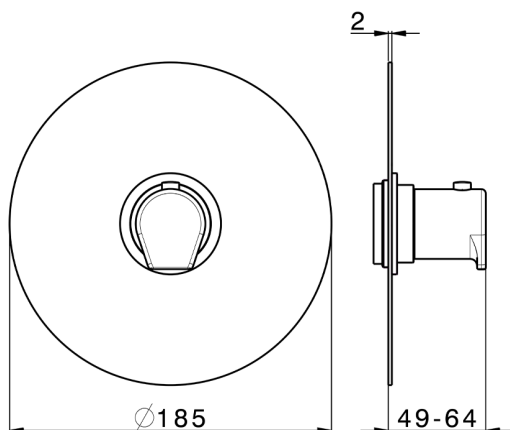

Exposed part for concealed thermo shower valve ROCK&ROLL_RK007200

MODEL **RK007200**

Exposed part for concealed thermo shower valve, without stop valve, without concealed part, for items ZA007220

AVAILABLE FINISHINGS

3/4 Concealed thermostatic valve CONCEALED_ZA007220

MODEL **ZA007220**

3/4" Concealed thermostatic valve, without
Stopvalve, without trim kit

AVAILABLE FINISHINGS

CHARACTERISTICS

Concealed **1**
Cartridge Spare Parts **23.51A.HF**
HF Thermostatic Valve

Piastra/Plate/Plaque/Platte/Placa
2-3mm: XX 25-40 YY 76-91
10mm: XX 16-31 YY 65-80

Thermostatic

The Cisal thermostatic is your personal water manager, helping you to handle, control and save water and energy.