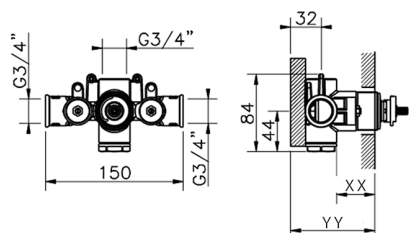

## 3/4 Concealed thermostatic valve CONCEALED\_ZA007220

MODEL **ZA007220**

3/4" Concealed thermostatic valve, without  
Stopvalve, without trim kit

AVAILABLE FINISHINGS

CHARACTERISTICS

Concealed **1**  
Cartridge Spare Parts **23.51A.HF**  
**HF Thermostatic Valve**

Piastra/Plate/Plaque/Platte/Placa

2-3mm: XX 25-40 YY 76-91

10mm: XX 16-31 YY 65-80