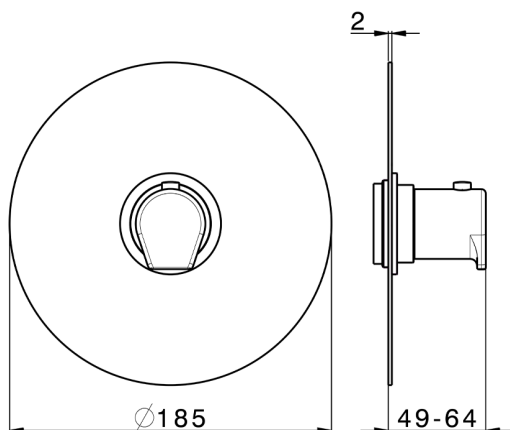

CHARACTERISTICS

Installation **Concealed**
Required concealed parts **ZA007220**

Thermostatic

The Cisal thermostatic is your personal water manager, helping you to handle, control and save water and energy.