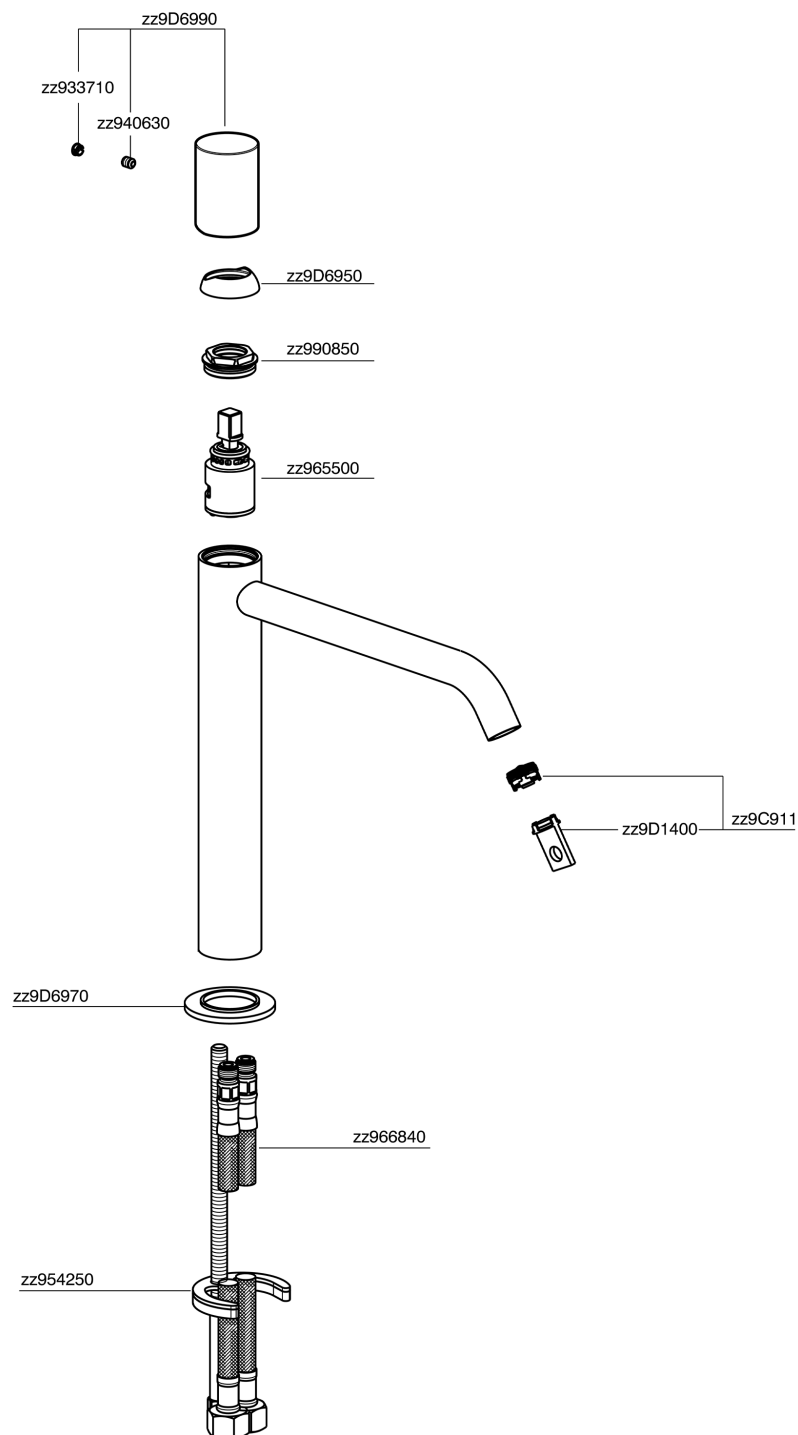

## Single lever tall washbasin mixer SMOOTH X32\_X3003544

MODEL **X3003544**

Single lever tall washbasin mixer, without automatic pop up waste, G.3/8" Stainless Steel Flexible, with smooth lever, Inox AISI 316L

### CHARACTERISTICS

Cartridge Spare Parts **ZZ96550000**

**25 mm Cartridge**

## Single lever tall washbasin mixer SMOOTH X32\_X3003544

X3003544

<https://en.cisal.it/single-lever-tall-washbasin-mixer-smooth-x32-x3003544>

2026-02-03