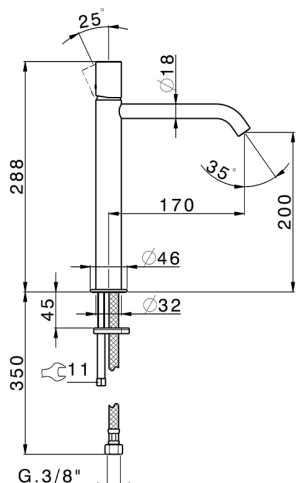

## Single lever tall washbasin mixer SMOOTH X32\_X3003544

MODEL **X3003544**

Single lever tall washbasin mixer, without automatic pop up waste, G.3/8" Stainless Steel Flexible, with smooth lever, Inox AISI 316L

### CHARACTERISTICS

Cartridge Spare Parts **ZZ96550000**

**25 mm Cartridge**

## Single lever tall washbasin mixer SMOOTH X32\_X3003544

X3003544

<https://en.cisal.it/single-lever-tall-washbasin-mixer-smooth-x32-x3003544>

2026-02-03