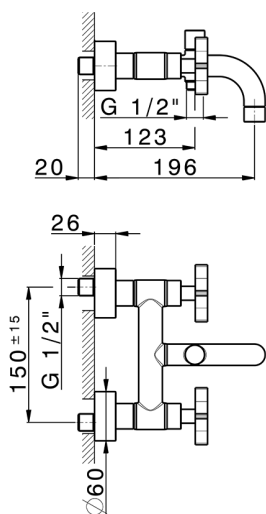

CHARACTERISTICS

2024-12-22