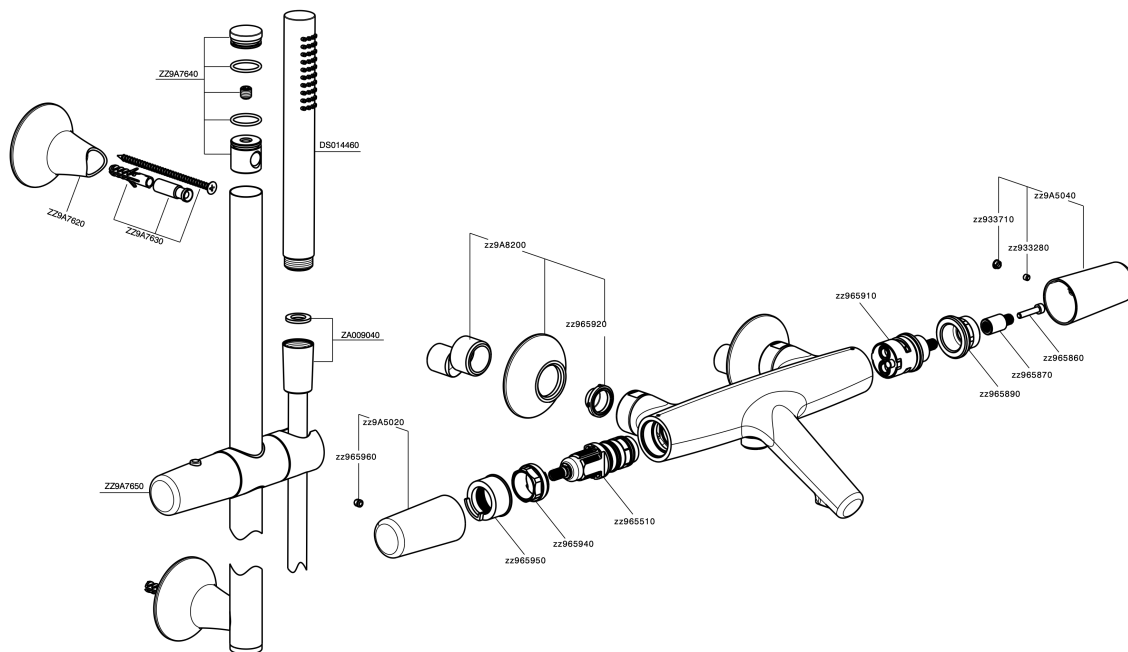

Thermostatic bath-shower mixer with sliding bar VITA_VIS21010

VIS21010

<https://en.cisal.it/thermostatic-bath-shower-mixer-with-sliding-bar-vita-vis21010>

2024-12-21