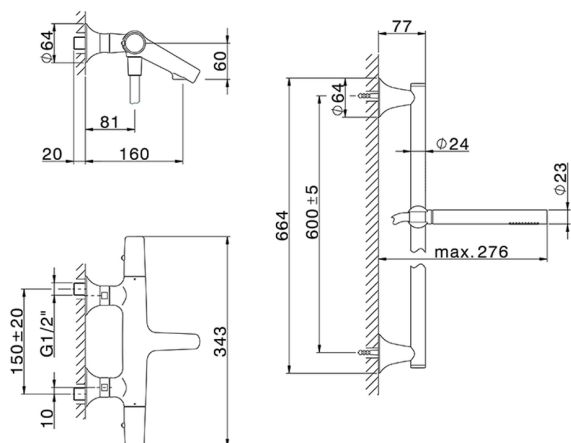

## Thermostatic bath-shower mixer with sliding bar VITA\_VIS21010

MODEL **VIS21010**

Thermostatic bath-shower mixer with sliding bar, 60 cm Brass slide bar Ø24 w/brass sliding bracket, 23 mm Brass One Spray handshower, 150 cm SUPREME smooth flexible hose

### CHARACTERISTICS

Cartridge Spare Parts **ZZ96551000**

**TMX 25 Thermostatic Valve**