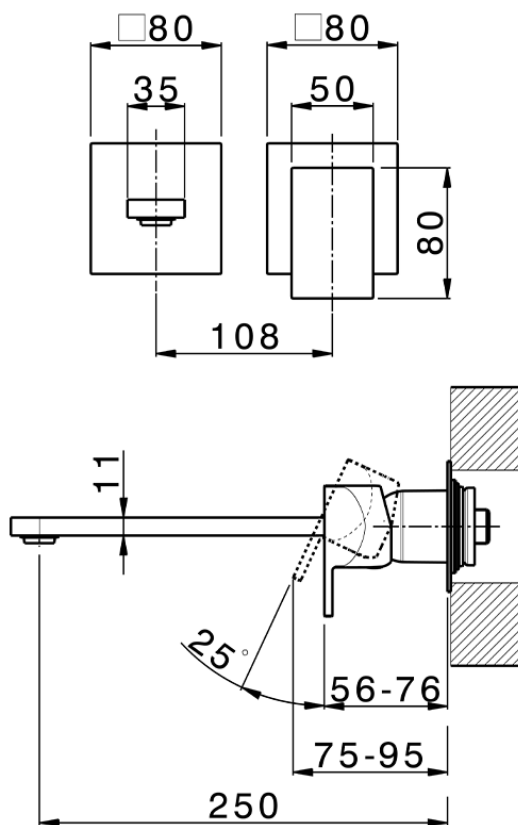

**Exposed part for single lever washbasin valve HI-RISE\_RI005511**

RI005511

<https://en.cisal.it/exposed-part-for-single-lever-washbasin-valve-hi-rise-ri005511>

2026-03-16