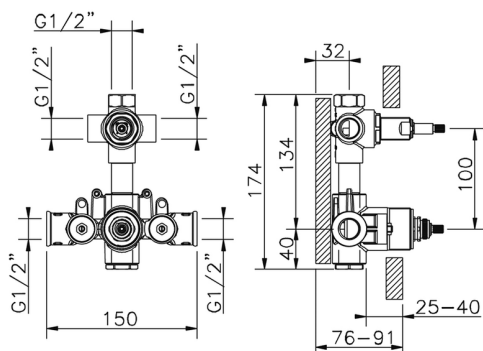

Concealed thermostatic shower mixer, 3-outlets CONCEALED_ZA019201

MODEL **ZA019201**

Concealed thermostatic shower mixer, 3-outlets, with 1/2" 3 outlet deviastop cartridge, without trim kit

AVAILABLE FINISHINGS

04 04 Without finishing

CHARACTERISTICS

Concealed **1**
 Cartridge Spare Parts **24.04A.PP**

8x20 Plus P Thermostatic Valve

DeviaStop

The Cisal Devia Stop technology allows to adjust the water flow and to direct it to the selected output point (overhead soaker, hand shower, etc).