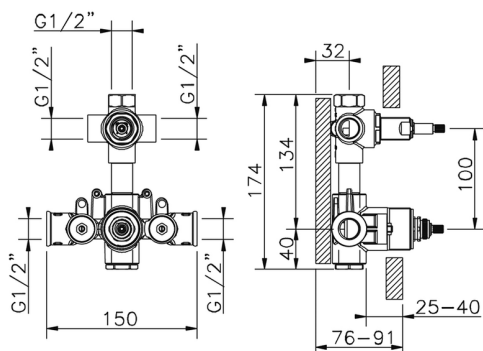

## Concealed thermostatic shower mixer, 3-outlets CONCEALED\_ZA019201

MODEL **ZA019201**

Concealed thermostatic shower mixer, 3-outlets, with 1/2" 3 outlet devia-stop cartridge, without trim kit

AVAILABLE FINISHINGS

CHARACTERISTICS

Concealed **1**  
 Cartridge Spare Parts **24.04A.PP**  
**8x20 Plus P Thermostatic Valve**