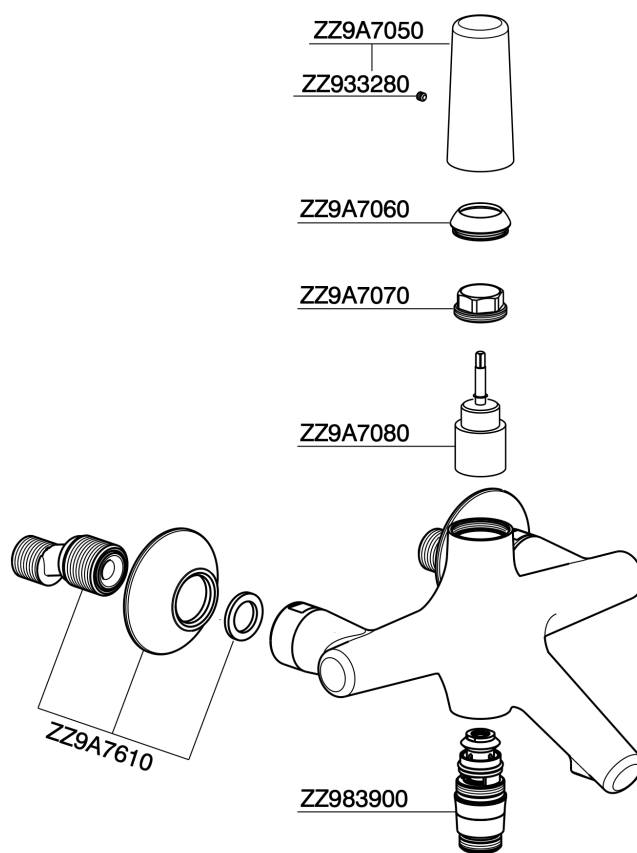

Single lever bath mixer VITA_VI000134

VI000134

<https://en.cisal.it/single-lever-bath-mixer-vita-vi000134>

2026-04-28