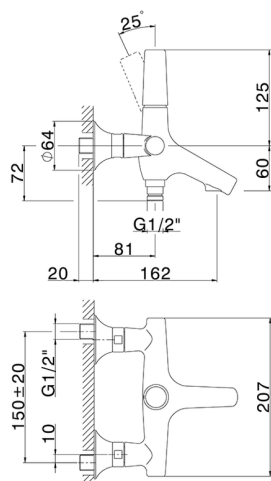

## Single lever bath mixer VITA\_VI000134

MODEL **VI000134**

Single lever bath mixer, without shower set, 1/2" M flexible connection

### CHARACTERISTICS

Cartridge Spare Parts **ZZ9A708000**

**25mm Joystick single-lever cartridge**