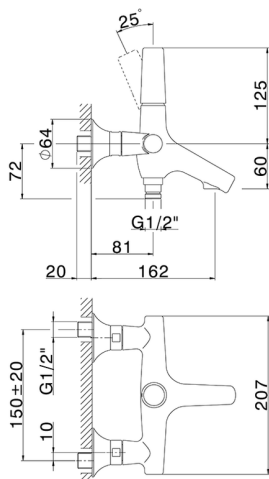

Single lever bath mixer VITA_VI000134

MODEL **VI000134**

Single lever bath mixer, without shower set, 1/2" M flexible connection

AVAILABLE FINISHINGS

-  **21** 21 Chrome
-  **2Q** 2Q Black Titanium
-  **40** 40 Matt Black
-  **4Q** 4Q Matt White

CHARACTERISTICS

Cartridge Spare Parts **ZZ9A708000**

25mm Joystick single-lever cartridge

Single lever bath mixer VITA_VI000134