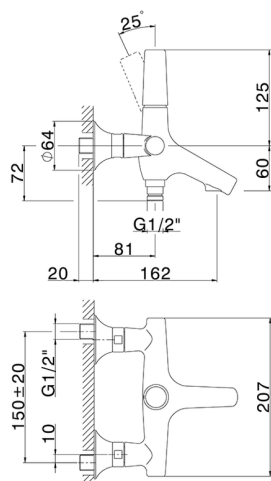

Single lever bath mixer VITA_VI000134

MODEL **VI000134**

Single lever bath mixer, without shower set, 1/2" M flexible connection

AVAILABLE FINISHINGS

-  **21** 21 Chrome
-  **2Q** 2Q Black Titanium
-  **40** 40 Matt Black
-  **4Q** 4Q Matt White

CHARACTERISTICS

Cartridge Spare Parts **ZZ9A708000**

25mm Joystick single-lever cartridge

Single lever bath mixer VITA_VI000134