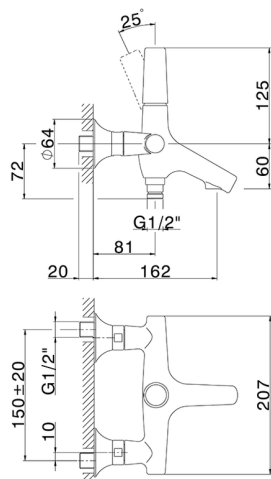

## Single lever bath mixer VITA\_VI000134

MODEL **VI000134**

Single lever bath mixer, without shower set, 1/2" M flexible connection

### CHARACTERISTICS

Cartridge Spare Parts **ZZ9A708000**

**25mm Joystick single-lever cartridge**