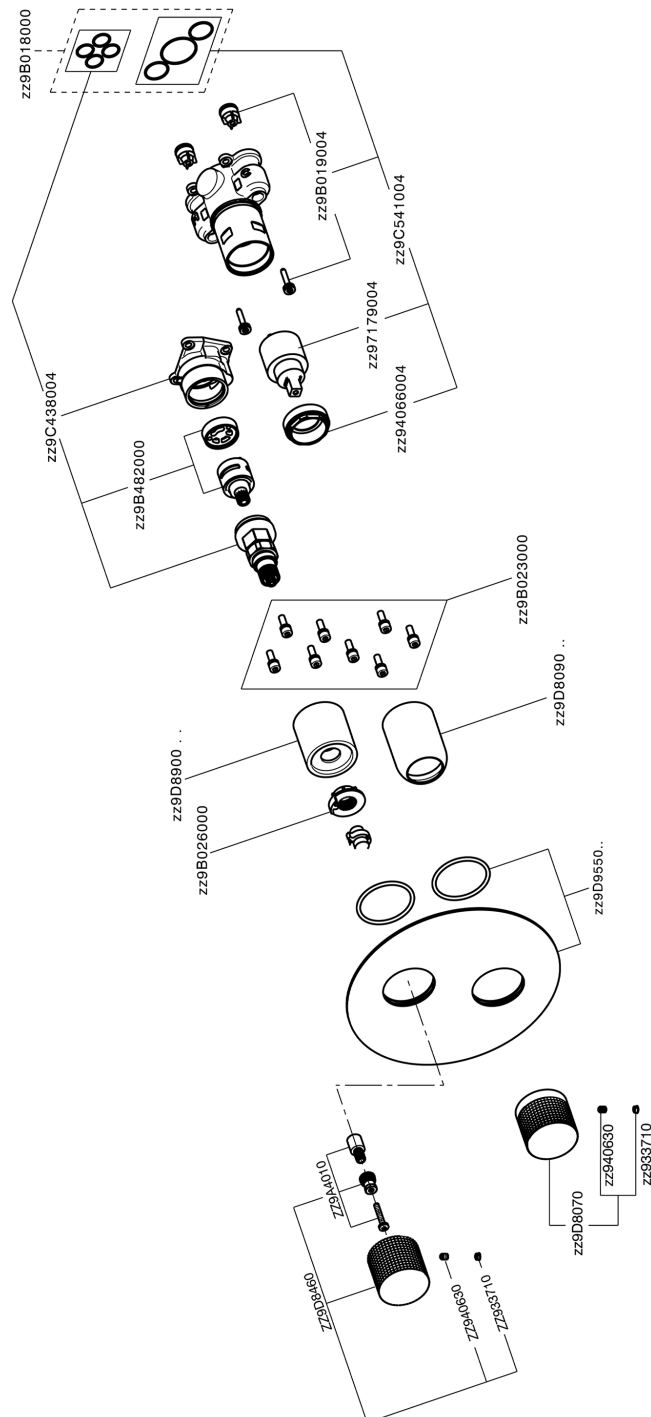

Exposed part for Single Lever One Box Valve NUANCE X32_X10BM030

X10BM030

<https://en.cisal.it/exposed-part-for-single-lever-one-box-valve-nuance-x32x10bm030>

One Box Universal Concealed Part ONE BOX_ZA00B031

ZA00B031

<https://en.cisal.it/one-box-universal-concealed-part-one-boxza00b031>

One Box Universal Concealed Part ONE BOX_ZA00B030

ZA00B030

<https://en.cisal.it/one-box-universal-concealed-part-one-boxza00b030>