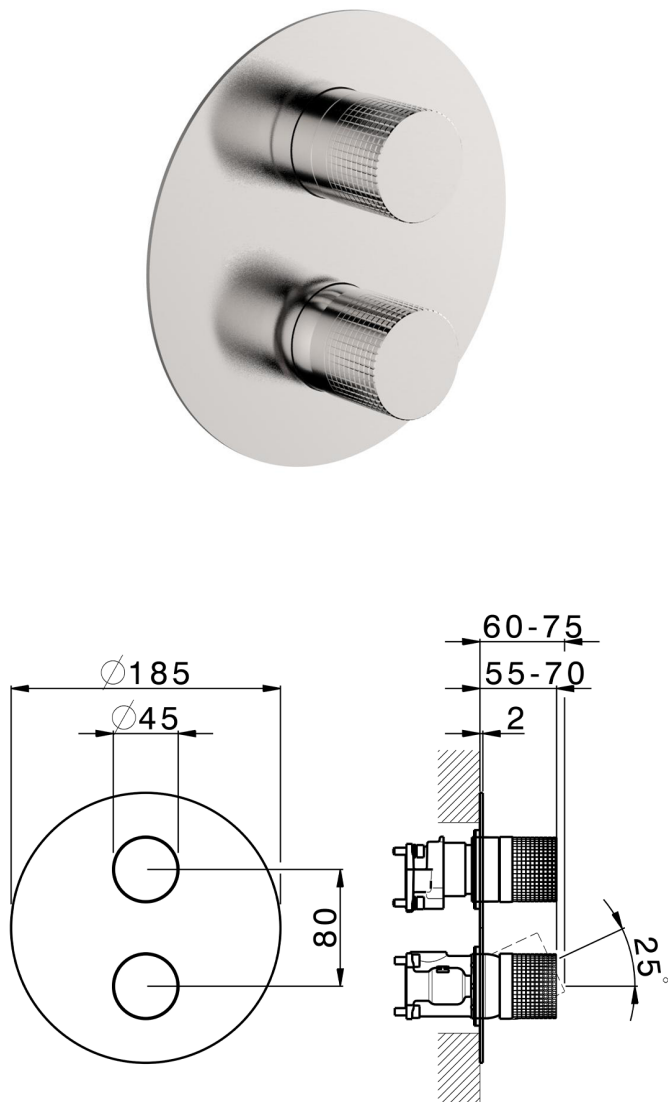

## Exposed part for Single Lever One Box Valve NUANCE X32\_X10BM030

MODEL **X10BM030**

Exposed part for Single Lever One Box Valve, with 2-3 outlet diverter, Minimum depth of installation: 67 mm, without concealed part - Inox AISI 316L, for items ZA00B030-ZA00B031

### CHARACTERISTICS

Cartridge Spare Parts **ZZ97179000**  
**35 mm Cartridge**  
 Installation **Concealed**  
 Required concealed parts **ZA00B031**  
**ZA00B030**

## Exposed part for Single Lever One Box Valve NUANCE X32\_X10BM030

X10BM030

<https://en.cisal.it/exposed-part-for-single-lever-one-box-valve-nuance-x32x10bm030>