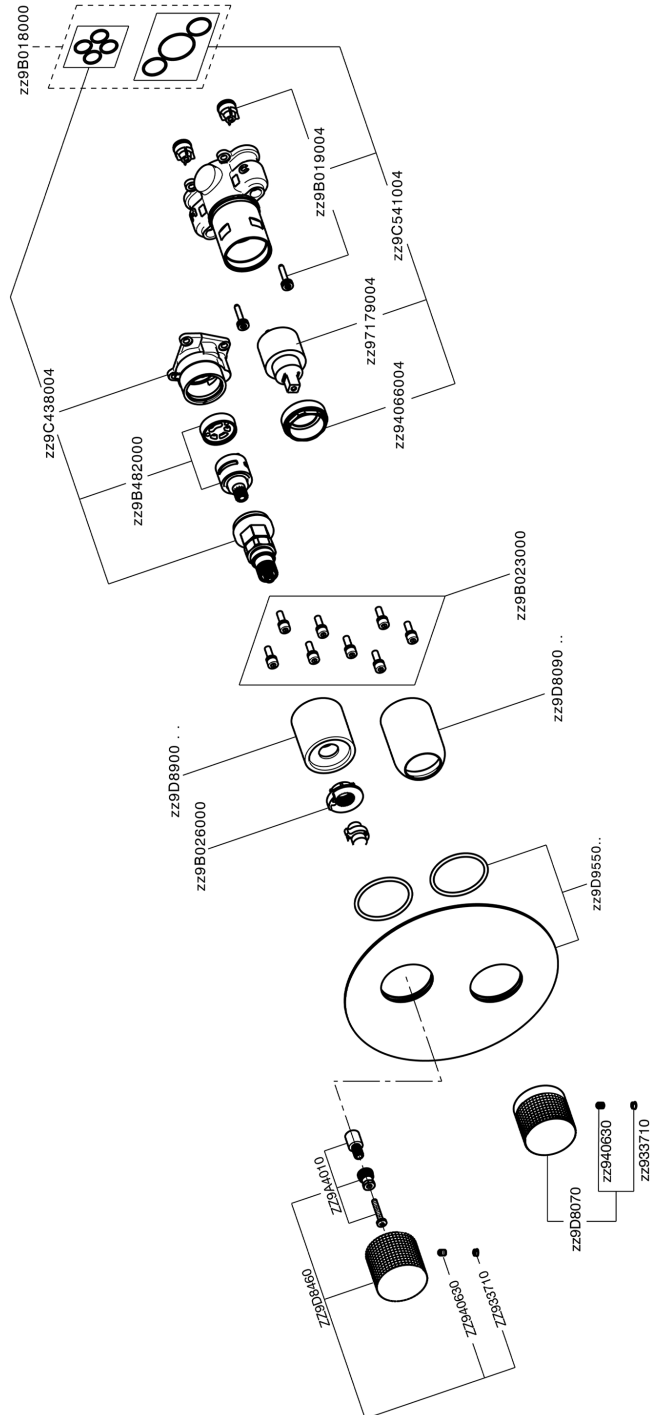

## Exposed part for Single Lever One Box Valve NUANCE X32\_X10BM030

MODEL **X10BM030**

Exposed part for Single Lever One Box Valve, with 2-3 outlet diverter, Minimum depth of installation: 67 mm, without concealed part - Inox AISI 316L, for items ZA00B030-ZA00B031

### CHARACTERISTICS

Cartridge Spare Parts **ZZ97179000**  
**35 mm Cartridge**  
 Installation **Concealed**  
 Required concealed parts **ZA00B031**  
**ZA00B030**

## Exposed part for Single Lever One Box Valve NUANCE X32\_X10BM030

X10BM030

<https://en.cisal.it/exposed-part-for-single-lever-one-box-valve-nuance-x32x10bm030>

## One Box Universal Concealed Part ONE BOX\_ZA00B031

MODEL **ZA00B031**

One Box Universal Concealed Part, for 1, 2 or 3 outlet thermostatic or single lever, without trim kit, with noise reducers, with sealing gasket