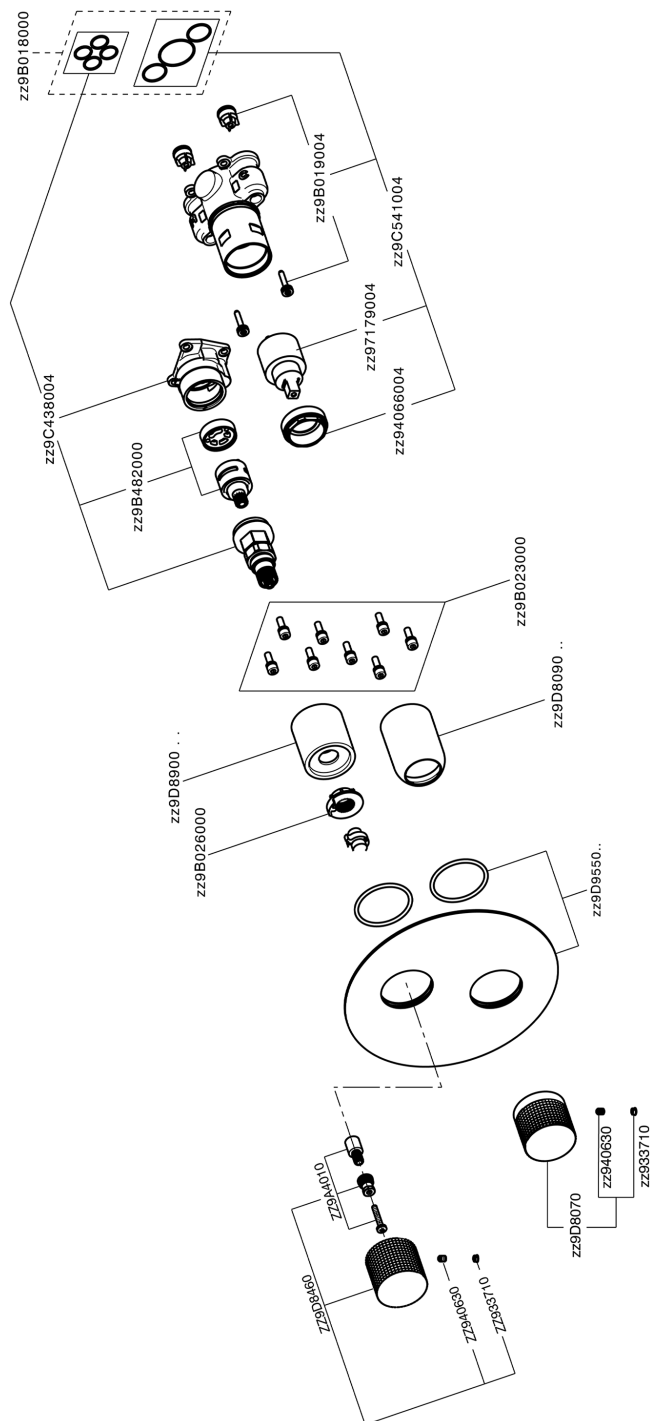

Exposed part for Single Lever One Box Valve NUANCE X32_X10BM030

X10BM030

<https://en.cisal.it/exposed-part-for-single-lever-one-box-valve-nuance-x32x10bm030>

One Box Universal Concealed Part ONE BOX_ZA00B031

ZA00B031

<https://en.cisal.it/one-box-universal-concealed-part-one-boxza00b031>

One Box Universal Concealed Part ONE BOX_ZA00B030

ZA00B030

<https://en.cisal.it/one-box-universal-concealed-part-one-boxza00b030>

2024-09-19