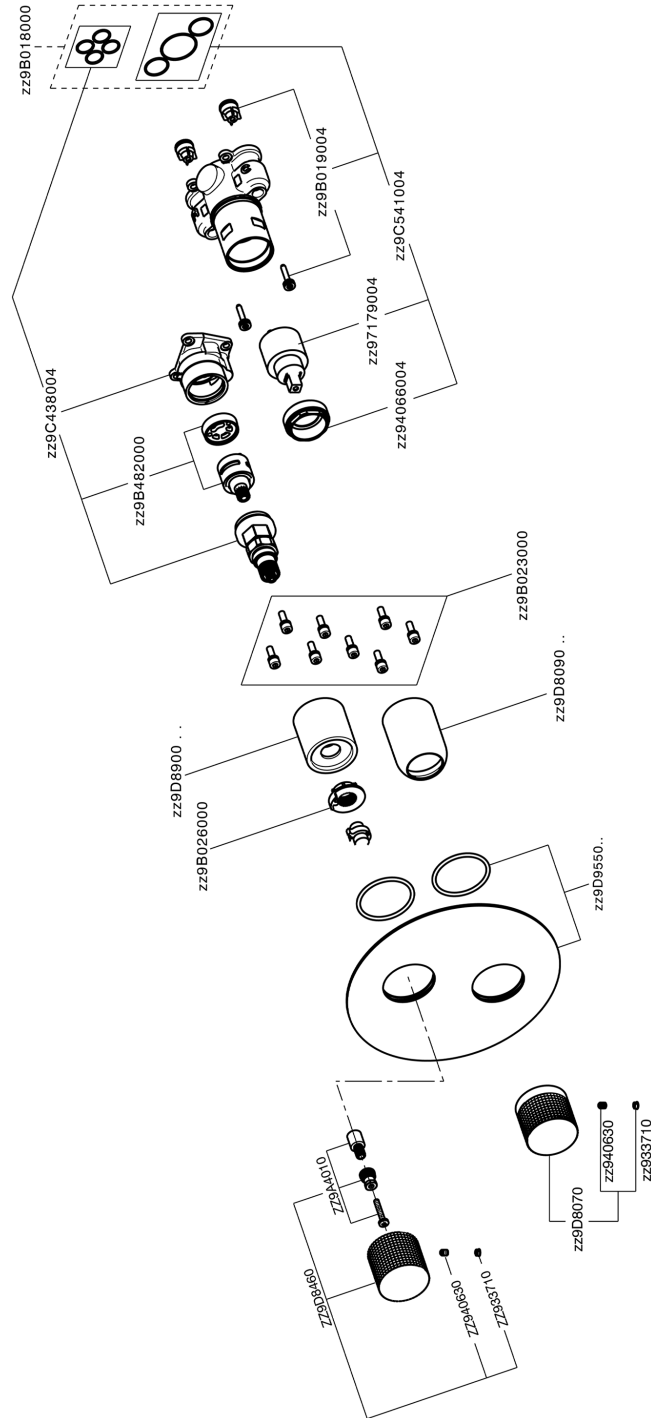

Exposed part for Single Lever One Box Valve NUANCE X32_X10BM030

X10BM030

<https://en.cisal.it/exposed-part-for-single-lever-one-box-valve-nuance-x32x10bm030>

One Box Universal Concealed Part ONE BOX_ZA00B031

ZA00B031

<https://en.cisal.it/one-box-universal-concealed-part-one-boxza00b031>

One Box Universal Concealed Part ONE BOX_ZA00B030

ZA00B030

<https://en.cisal.it/one-box-universal-concealed-part-one-boxza00b030>

2024-09-19