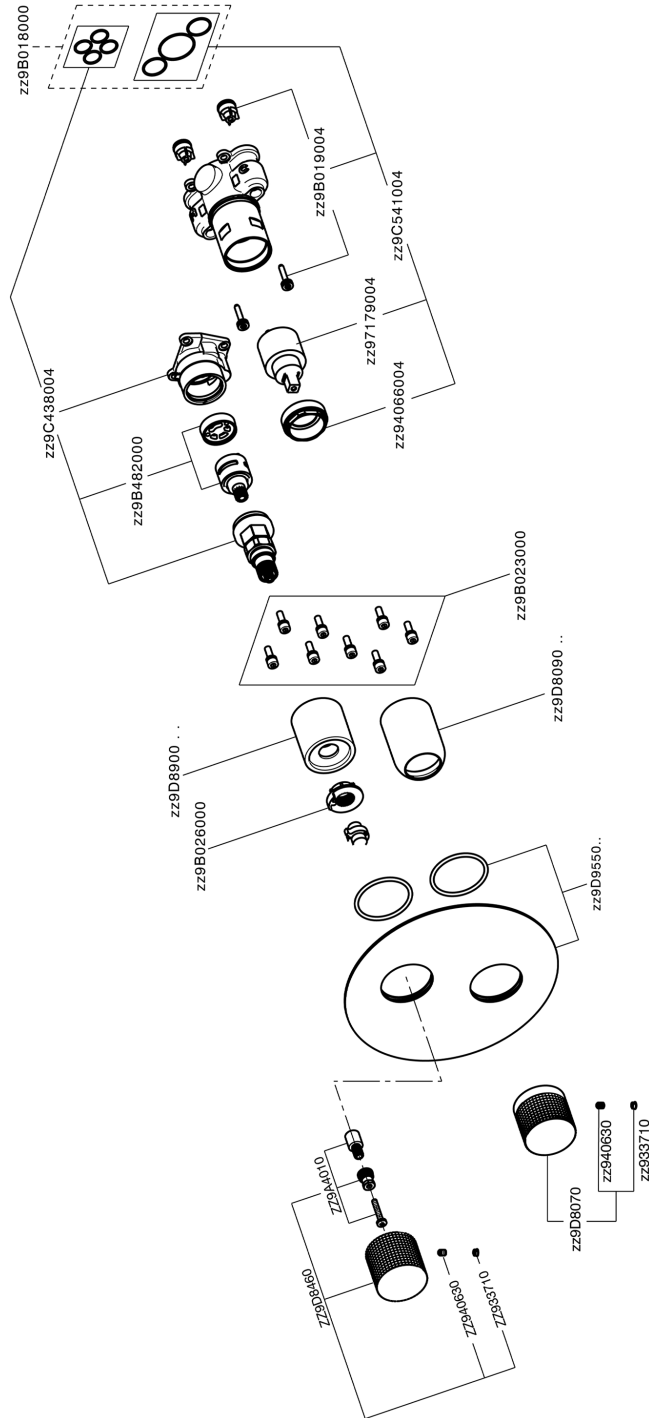

## Exposed part for Single Lever One Box Valve NUANCE X32\_X10BM030

X10BM030

<https://en.cisal.it/exposed-part-for-single-lever-one-box-valve-nuance-x32x10bm030>

## One Box Universal Concealed Part ONE BOX\_ZA00B031

ZA00B031

<https://en.cisal.it/one-box-universal-concealed-part-one-boxza00b031>