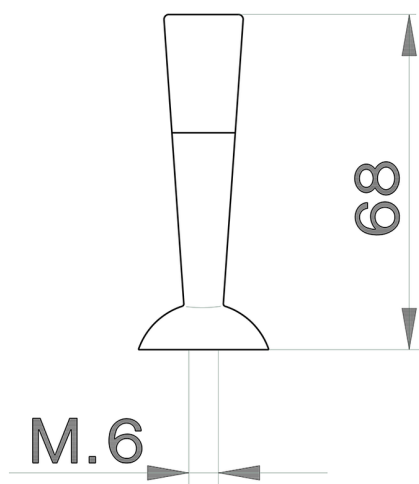

Lever for single lever 'PU' joystick SPARE PARTS_ZZ932940

MODEL **ZZ932940**

Lever for single lever 'PU' joystick

AVAILABLE FINISHINGS

2D 2D Satin Brushed Nickel/Chrome

79 79 Chrome/Satin Brushed Nickel

CHARACTERISTICS