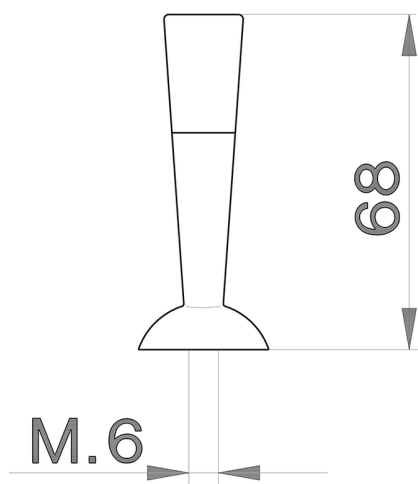

Lever for single lever 'PU' joystick SPARE PARTS_ZZ932940

MODEL **ZZ932940**

Lever for single lever 'PU' joystick

AVAILABLE FINISHINGS

2D 2D Satin Brushed Nickel/Chrome

79 79 Chrome/Satin Brushed Nickel

CHARACTERISTICS

2024-12-28