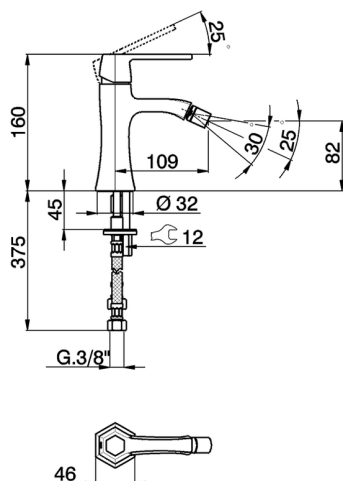

Single lever bidet mixer **CH000564**

MODEL **CH000564**

Single lever bidet mixer, without pop-up waste, G.3/8" stainless steel flexible hoses

AVAILABLE FINISHINGS

- 
6T 6T Chrome/Matt Black
- 
7C 7C Gold/Matt Black
- 
7D 7D Polished Nickel/Matt Black
- 
7E 7E Rose Gold/Matt Black

CHARACTERISTICS

Cartridge Spare Parts **ZZ94240000**

25 mm Cartridge

Single lever bidet mixer CHERIE_CH000564

CH000564

<https://en.cisal.it/single-lever-bidet-mixer-cherie-ch000564>

2025-04-22