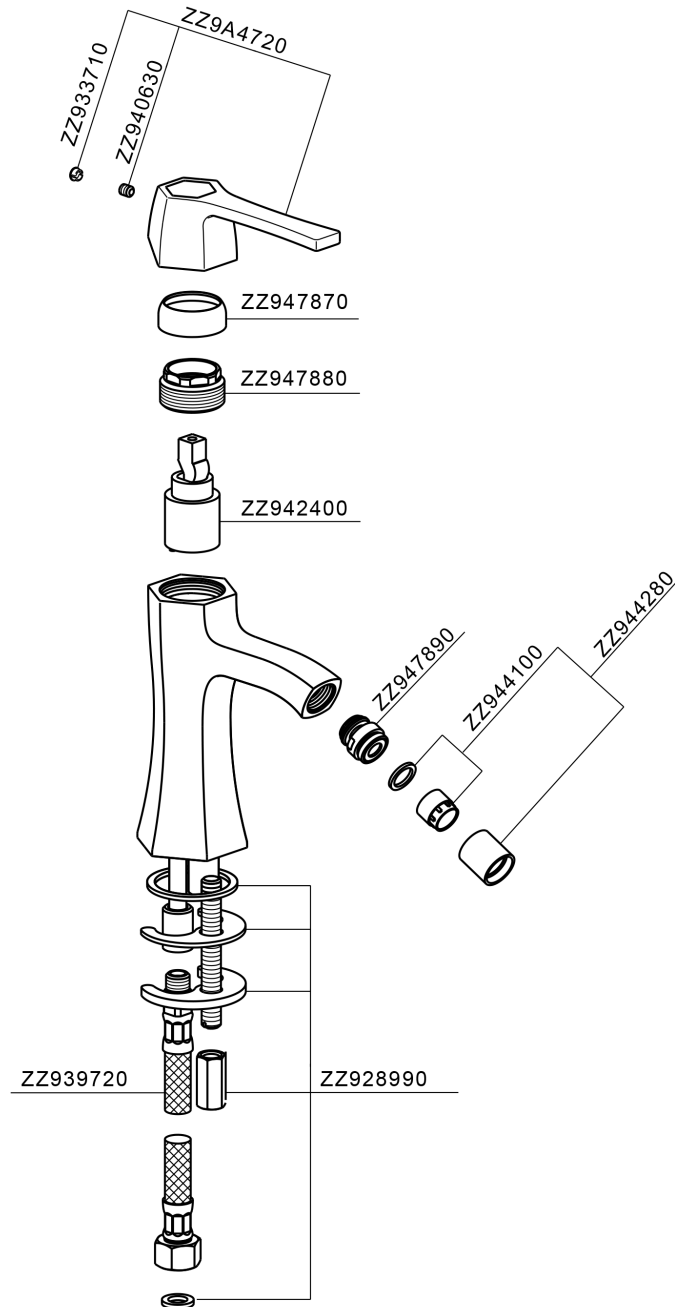

Single lever bidet mixer **CH000564**

MODEL **CH000564**

Single lever bidet mixer, without pop-up waste, G.3/8" stainless steel flexible hoses

AVAILABLE FINISHINGS

- 
6T 6T Chrome/Matt Black
- 
7C 7C Gold/Matt Black
- 
7D 7D Polished Nickel/Matt Black
- 
7E 7E Rose Gold/Matt Black

CHARACTERISTICS

Cartridge Spare Parts **ZZ94240000**

25 mm Cartridge

Single lever bidet mixer CHERIE_CH000564

CH000564

<https://en.cisal.it/single-lever-bidet-mixer-cherie-ch000564>

2025-04-22