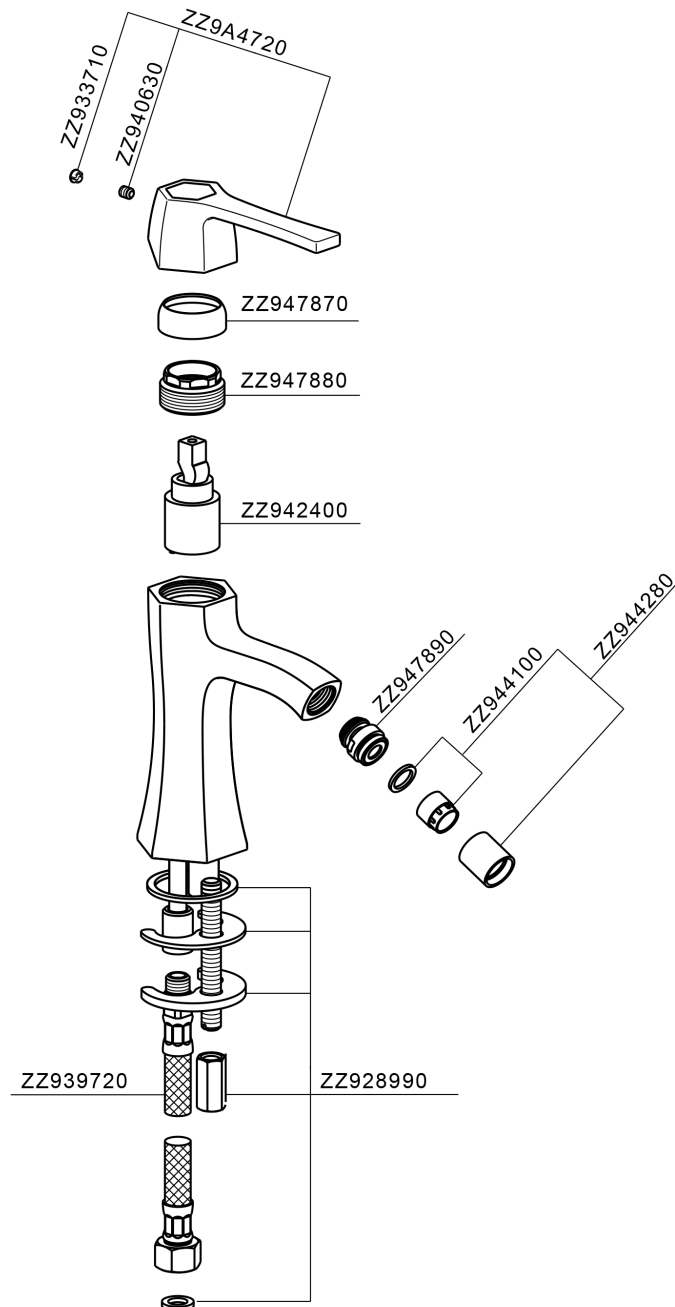

## Single lever bidet mixer CHERIE\_CH000564

CH000564

<https://en.cisal.it/single-lever-bidet-mixer-cherie-ch000564>

2025-04-22